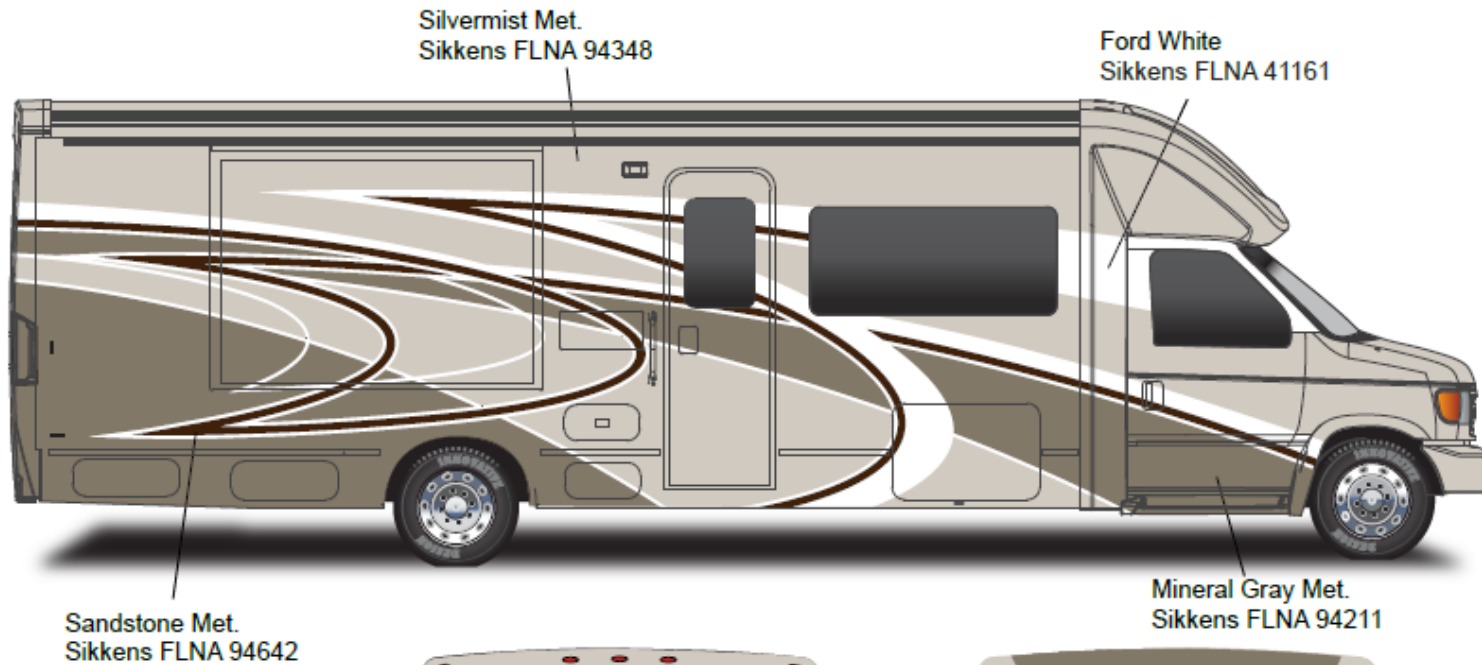

Aspect - Full Body Paint Option Code 95F/Sierra

Painted by CDI*