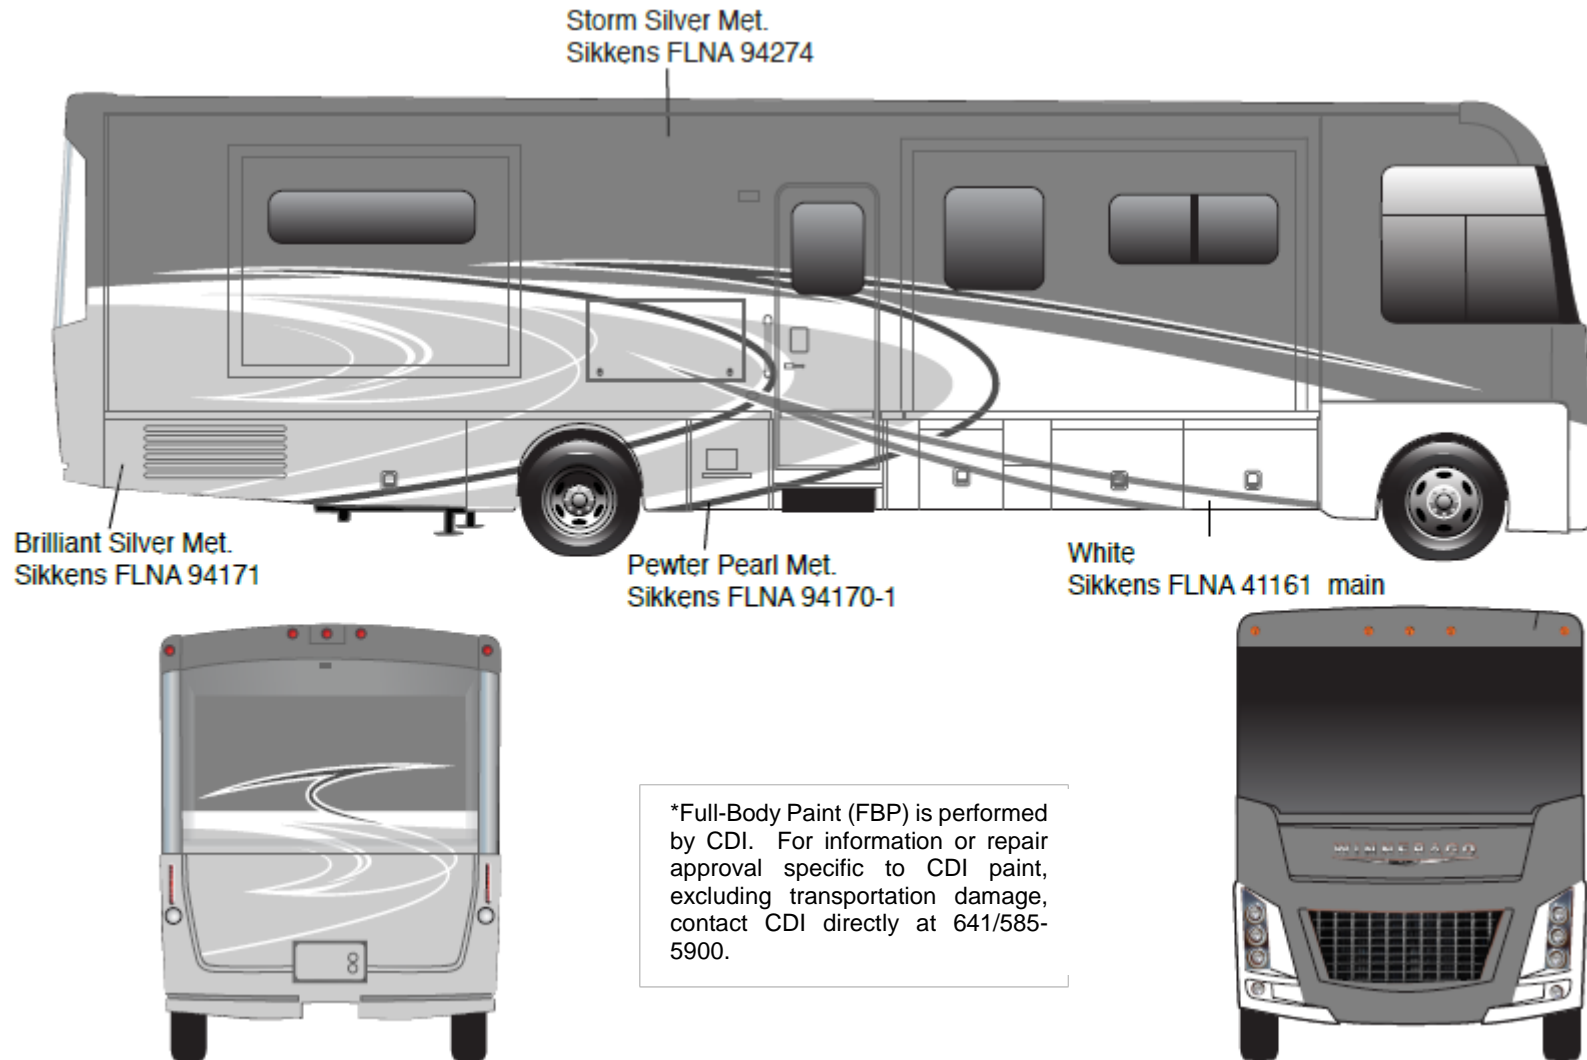

Painted by CDI*

Via - Full Body Paint Option Code 95H/Iris

Painted by CDI*

Adventurer - Full Body Paint Option Code 95C/Pewter Pearl

Painted by CDI*

Adventurer - Full Body Paint Option Code 95E/Sapphire

Painted by CDI*