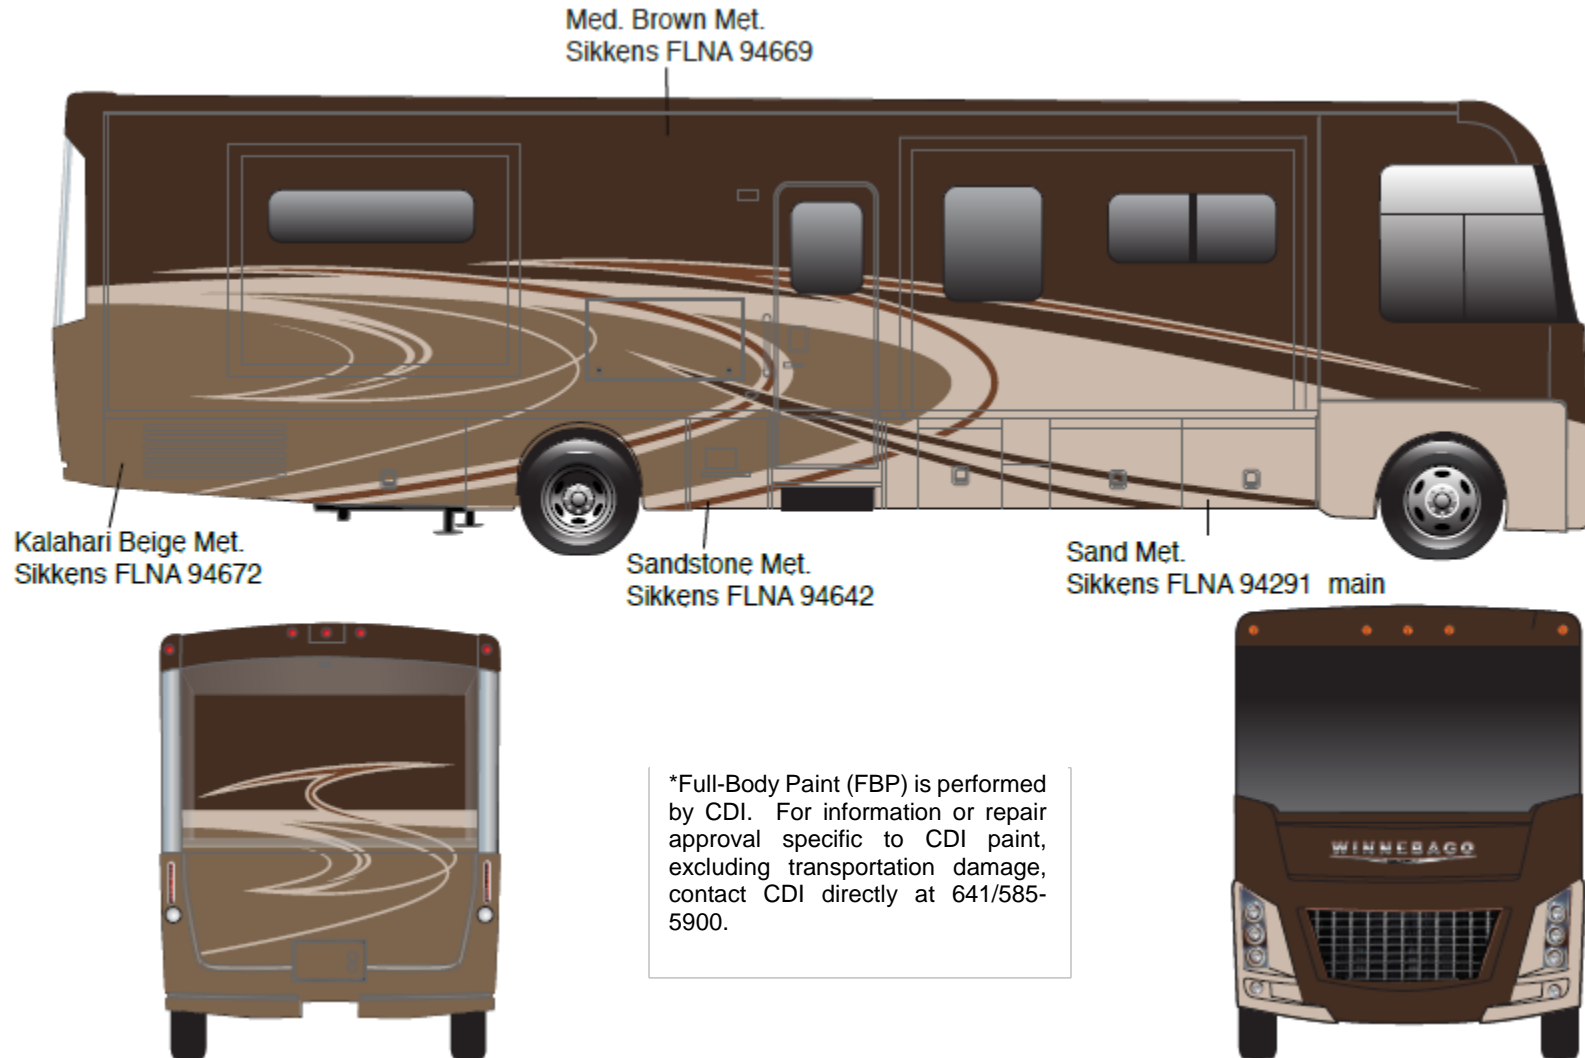

Adventurer - Full Body Paint Option Code 95F/Amber

Painted by CDI*

Adventurer - Full Body Paint Option Code 95G/Black Walnut

Painted by CDI*

Adventurer - Full Body Paint Option Code 95H/Sandstone

Painted by CDI*