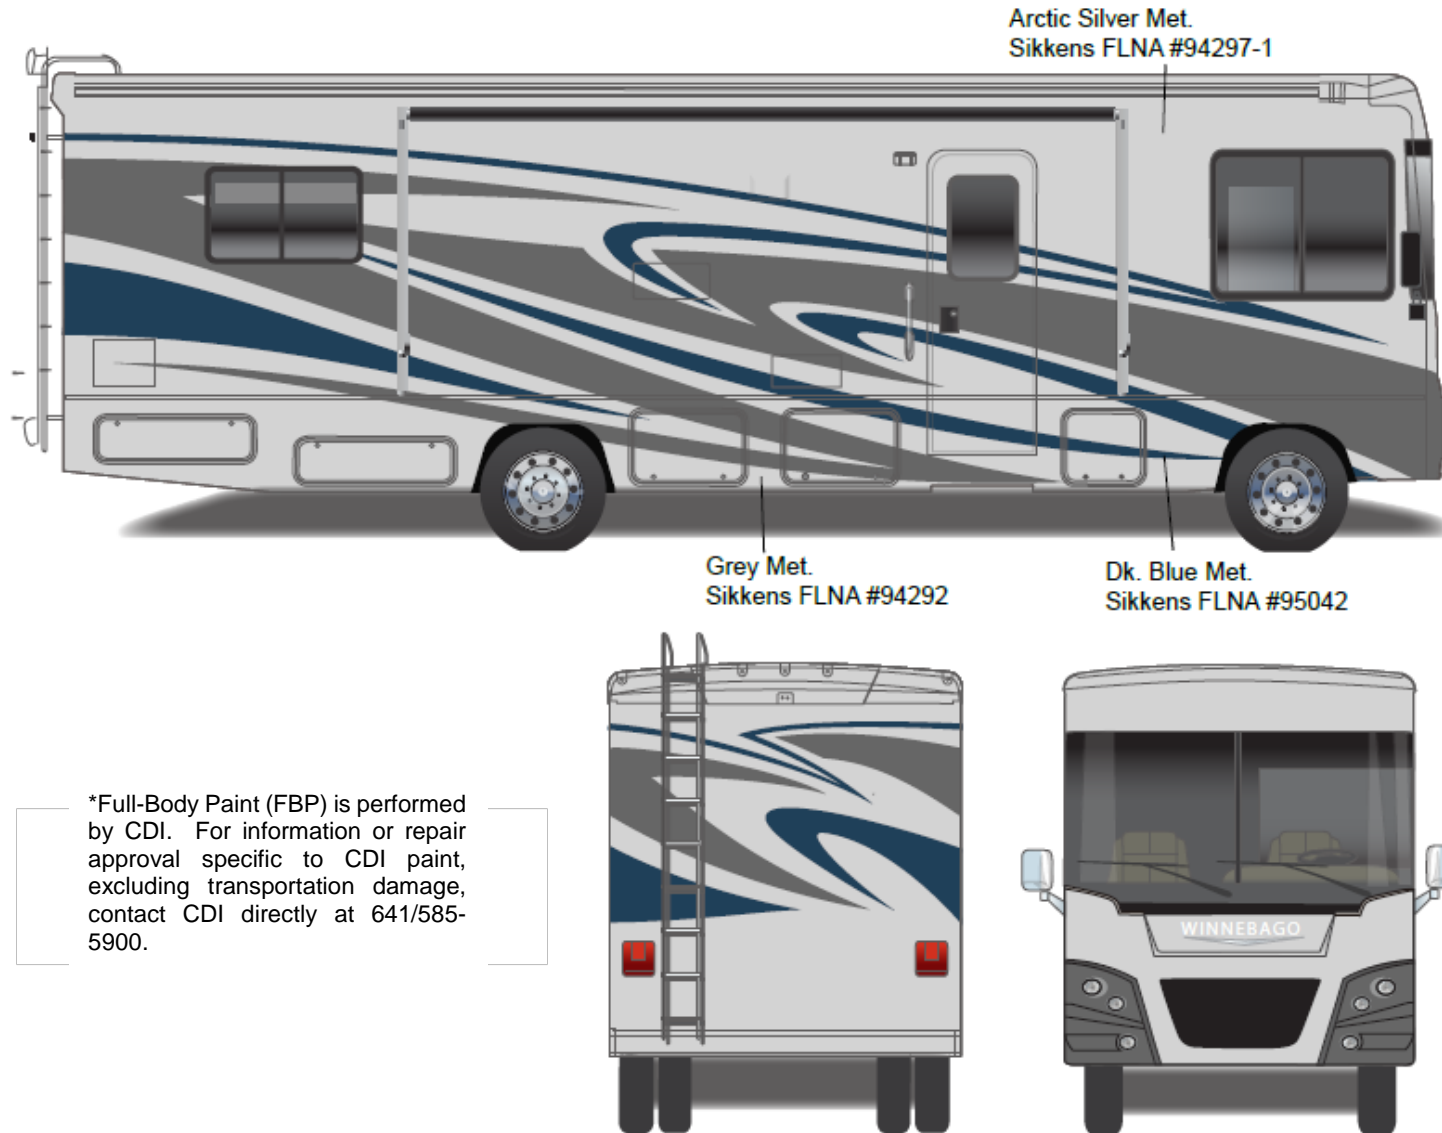

Vista LX - Full Body Paint Option Code 95E/Arctic Silver

Painted by CDI*

*Full-Body Paint (FBP) is performed by CDI. For information or repair approval specific to CDI paint, excluding transportation damage, contact CDI directly at 641/585-5900.