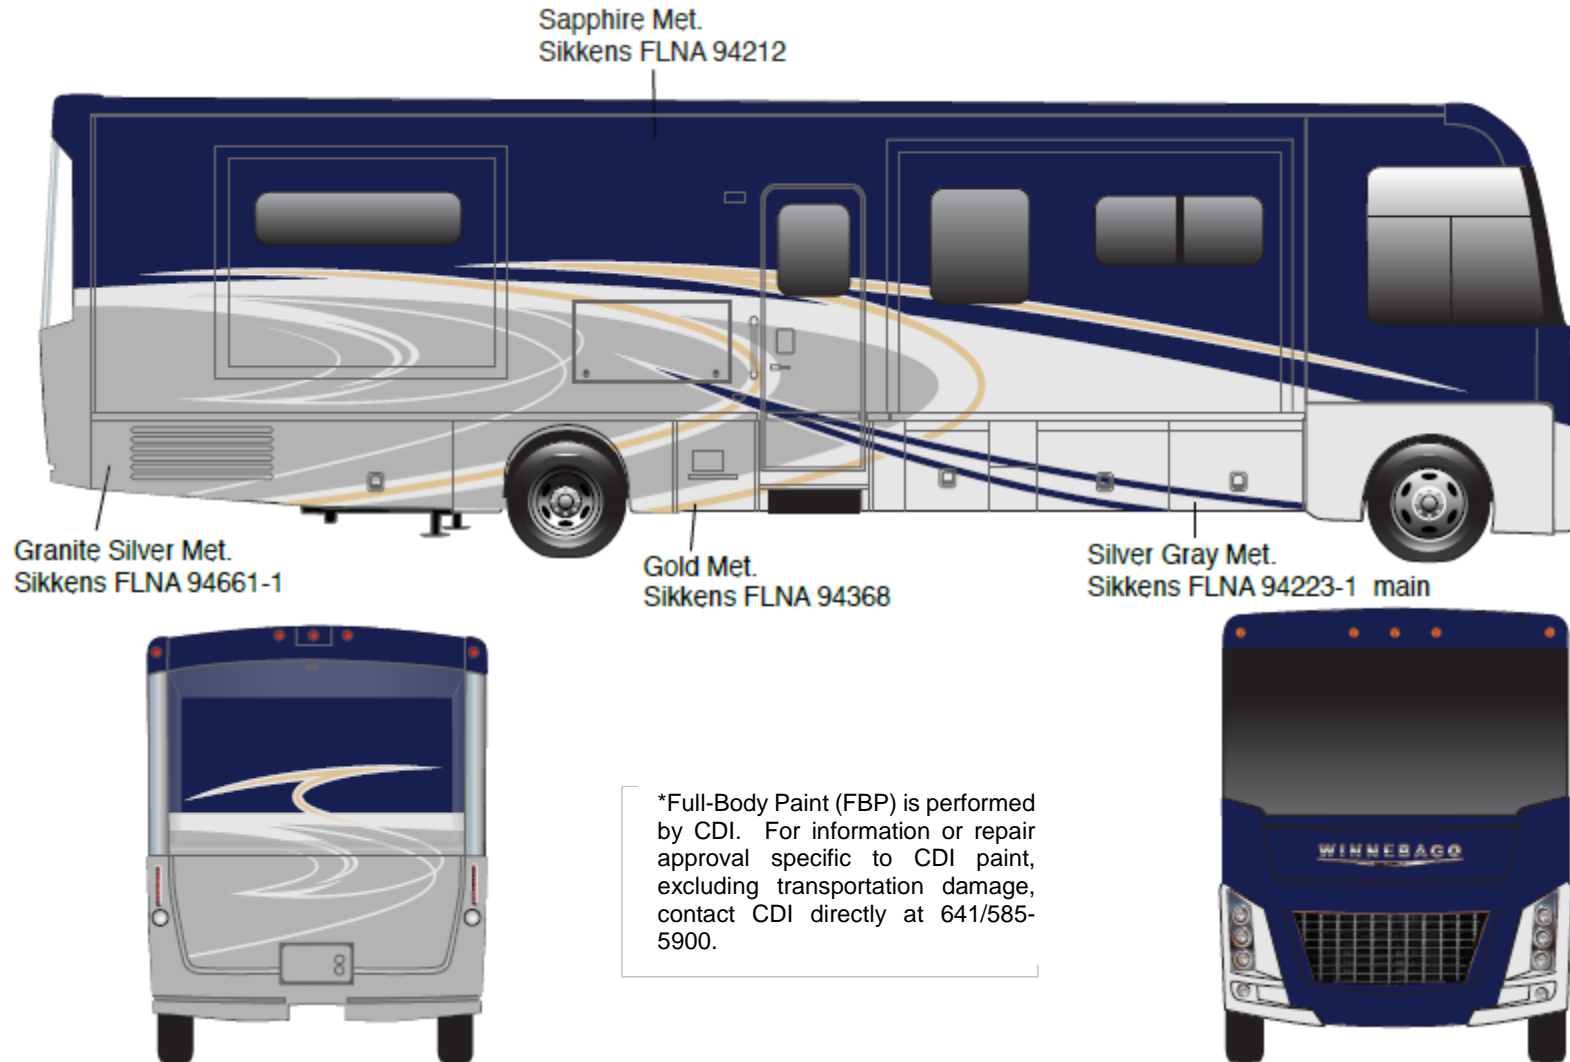

Adventurer - Full Body Paint Option Code 95E/Sapphire

Painted by CDI*