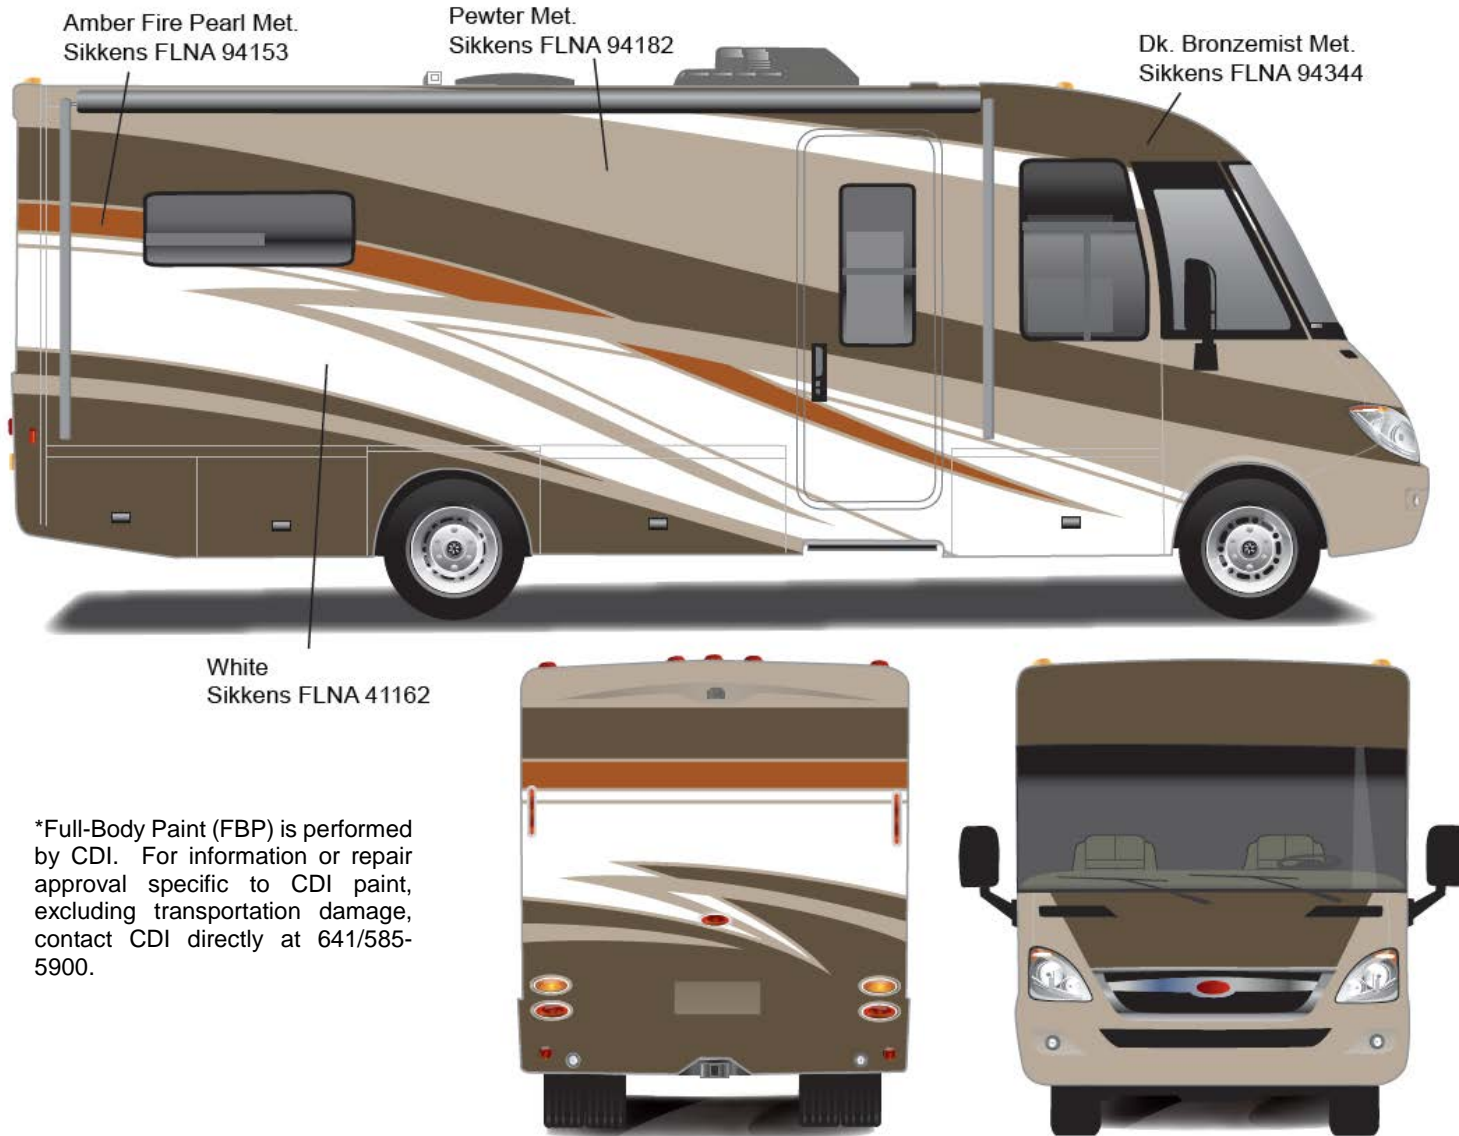

Via - Full Body Paint Option Code 95F/Pumpkin Spice

Painted by CDI*

*Full-Body Paint (FBP) is performed by CDI. For information or repair approval specific to CDI paint, excluding transportation damage, contact CDI directly at 641/585-5900.