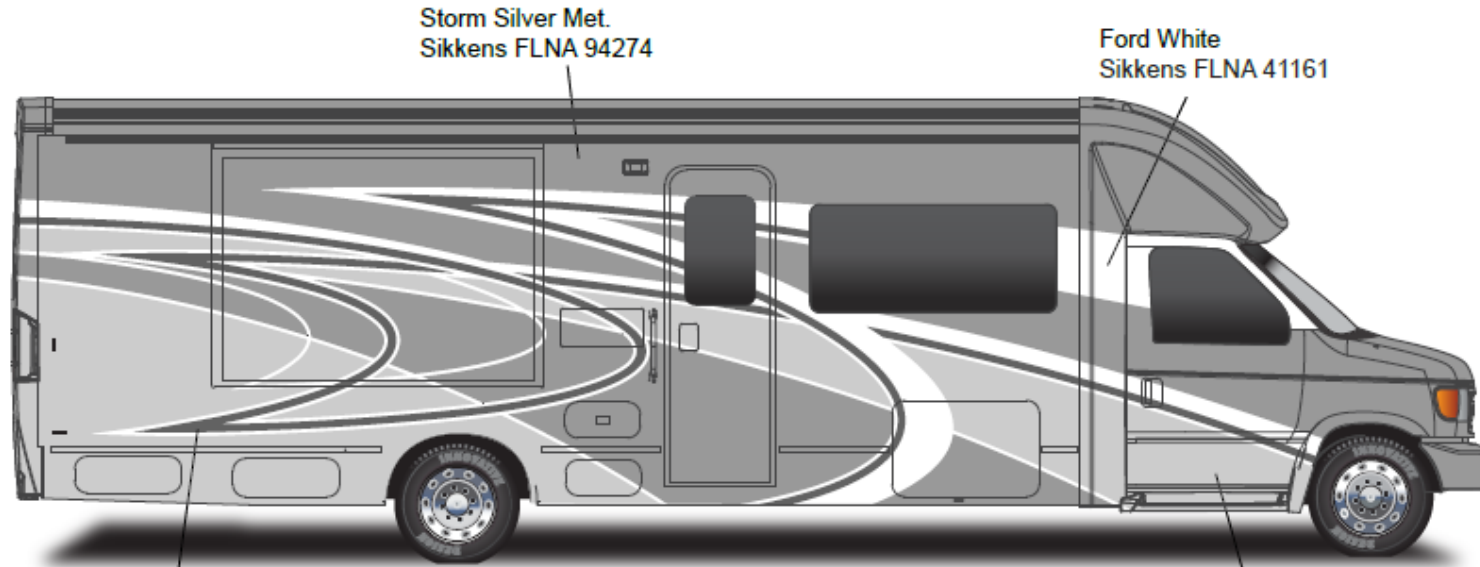

Aspect - Full Body Paint Option Code 95G/Smoke

Painted by CDI*

Steel Blue Met.
Sikkens FLNA 94207

Ford White
Sikkens FLNA 41161

Brilliant Silver Met.
Sikkens FLNA 94171

*Full-Body Paint (FBP) is performed by CDI. For information or repair approval specific to CDI paint, excluding transportation damage, contact CDI directly at 641/585-5900.