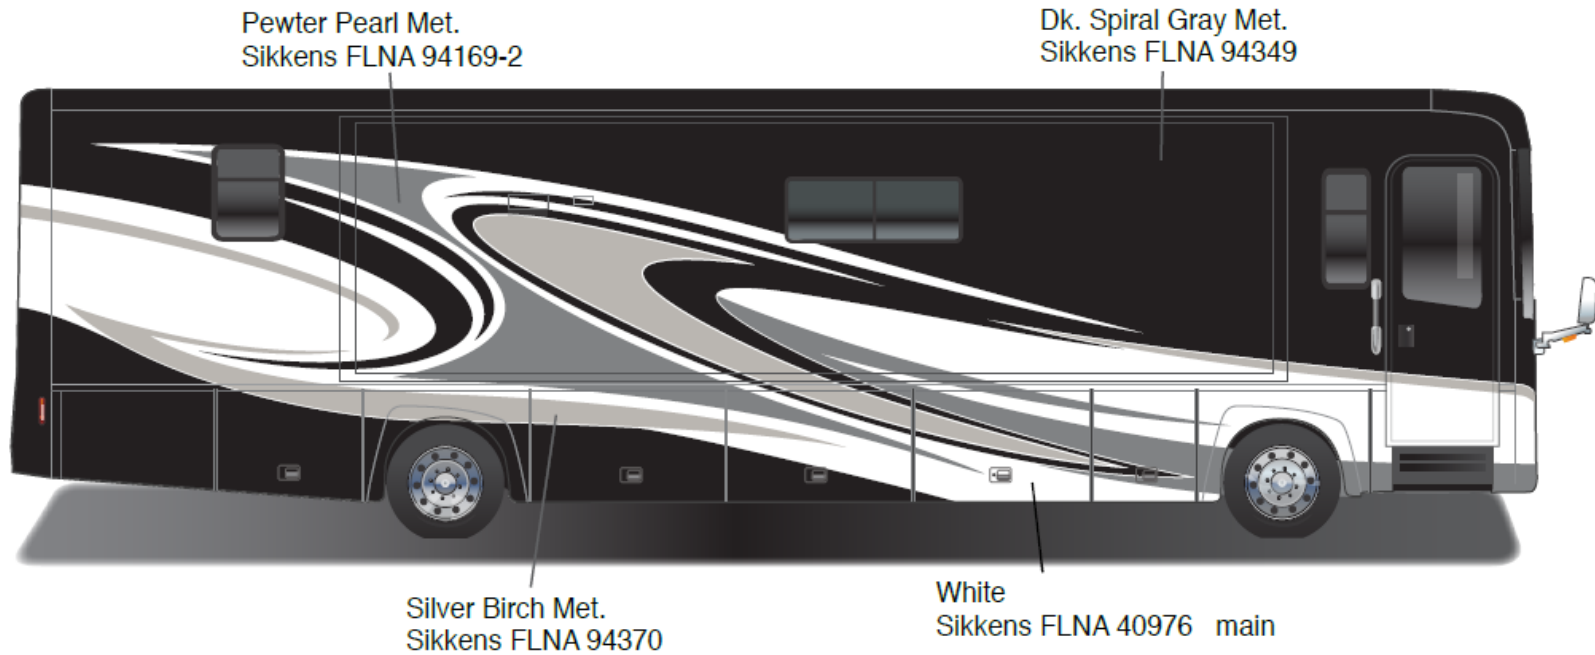

Journey - Full Body Paint Option Code 95F/Spiral Gray

Painted by CDI*