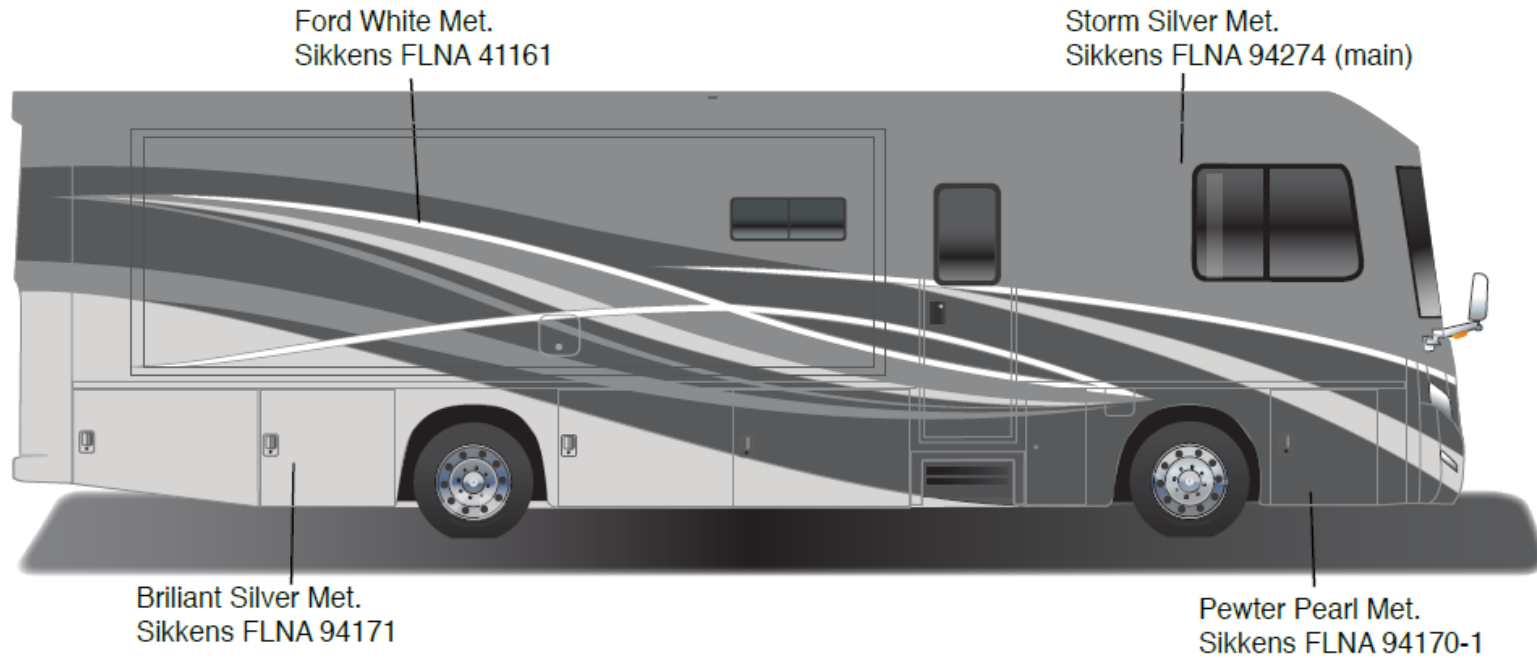

Forza - Full Body Paint Option Code 95H/Silver Pearl

Painted by CDI*