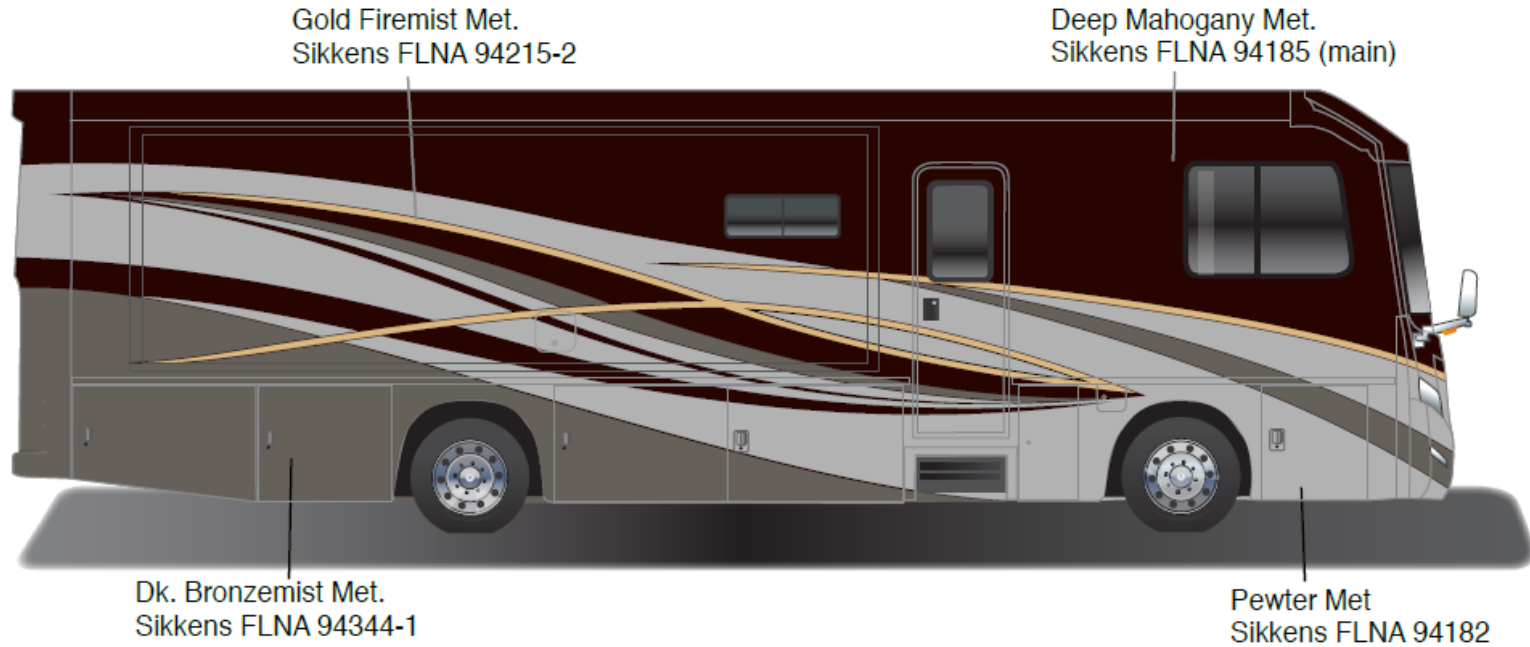

Forza - Full Body Paint Option Code 95F/Mahogany

Painted by CDI*