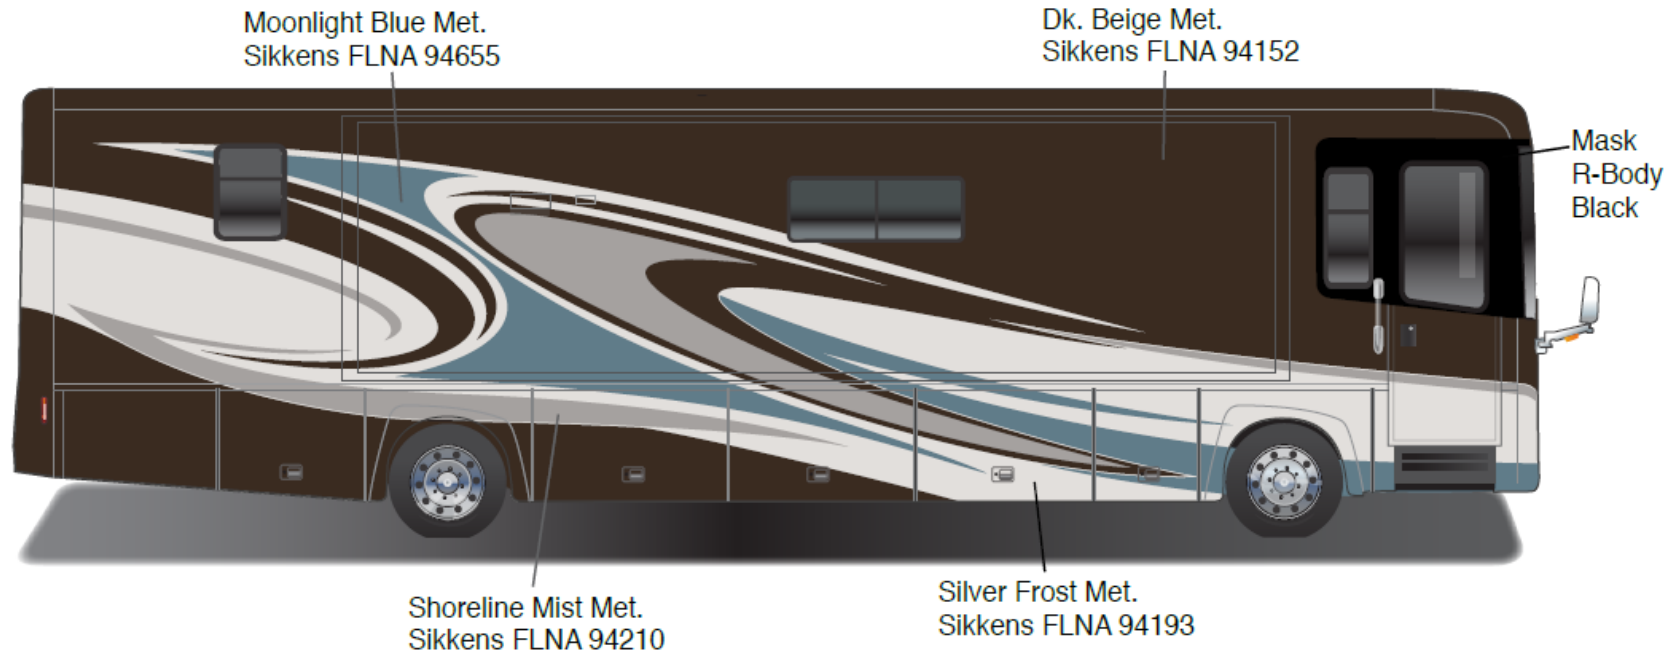

Journey - Full Body Paint Option Code 95J/Windveil

Painted by CDI*