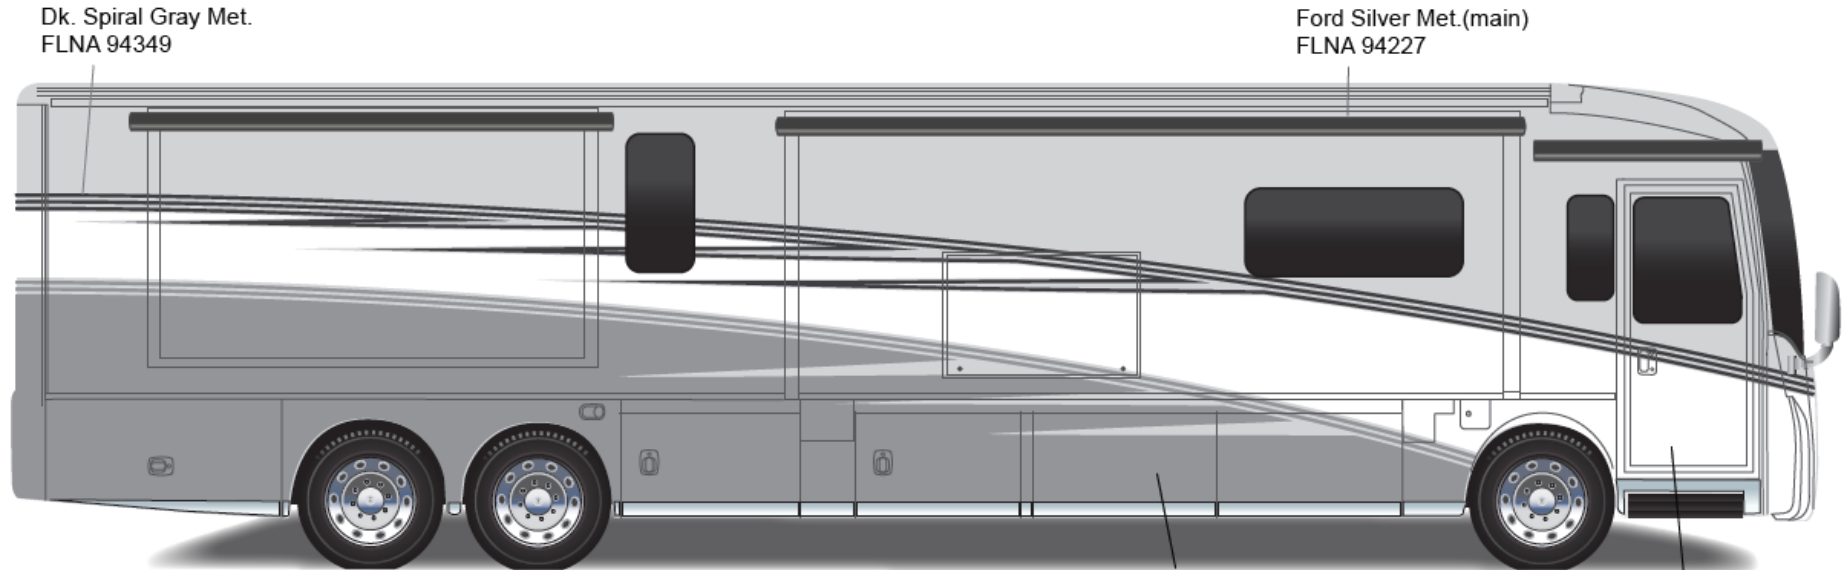

Tour - Full Body Paint Option Code 95H/Silver Birch

Painted by CDI*

Lt. Spiral Gray Met.
FLNA 94341

White
FLNA 94325

*Full-Body Paint (FBP) is performed by CDI. For information or repair approval specific to CDI paint, excluding transportation damage, contact CDI directly at 641/585-5900.