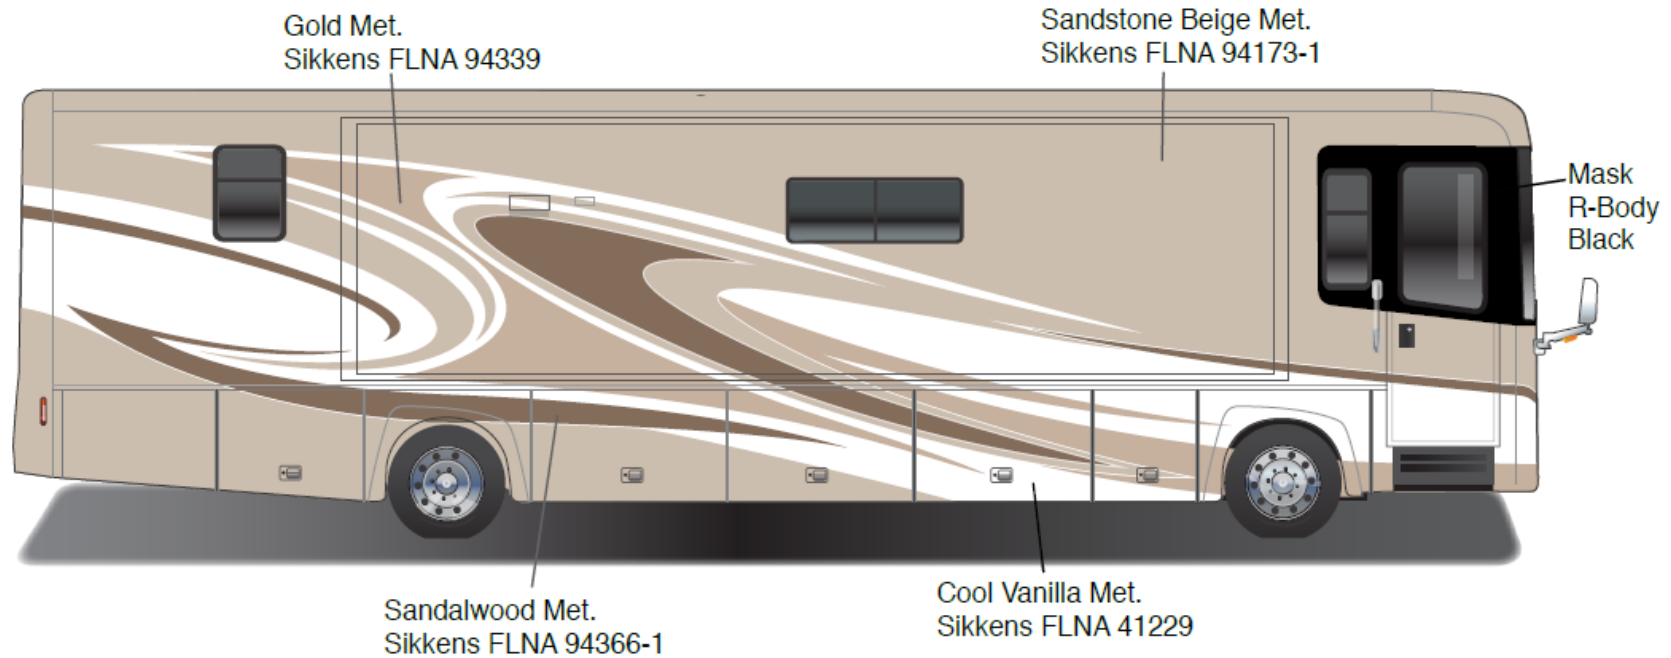

Journey - Full Body Paint Option Code 95G/Sandstone

Painted by CDI*