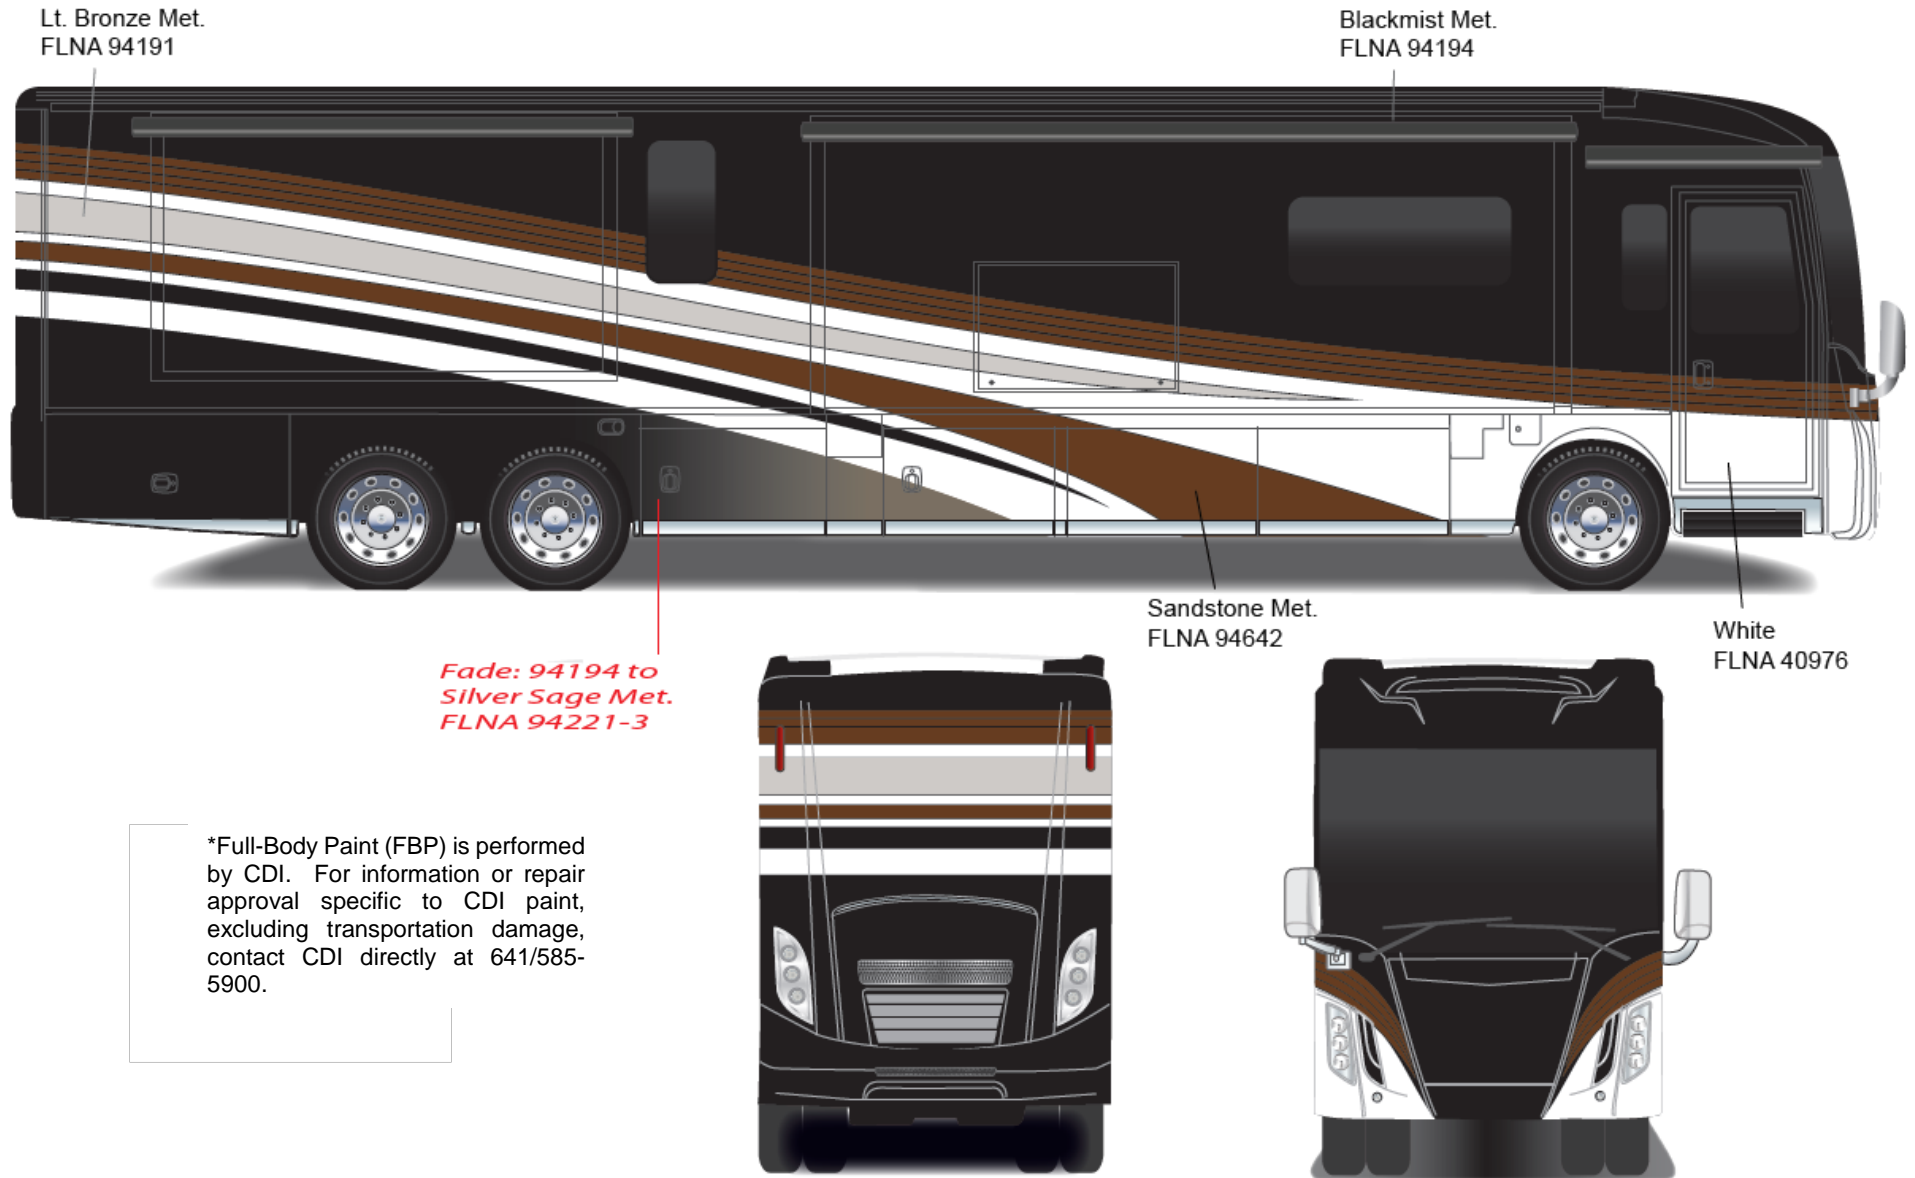

Tour - Full Body Paint Option Code 95G/Autumn Frost

Painted by CDI*

*Full-Body Paint (FBP) is performed by CDI. For information or repair approval specific to CDI paint, excluding transportation damage, contact CDI directly at 641/585-5900.