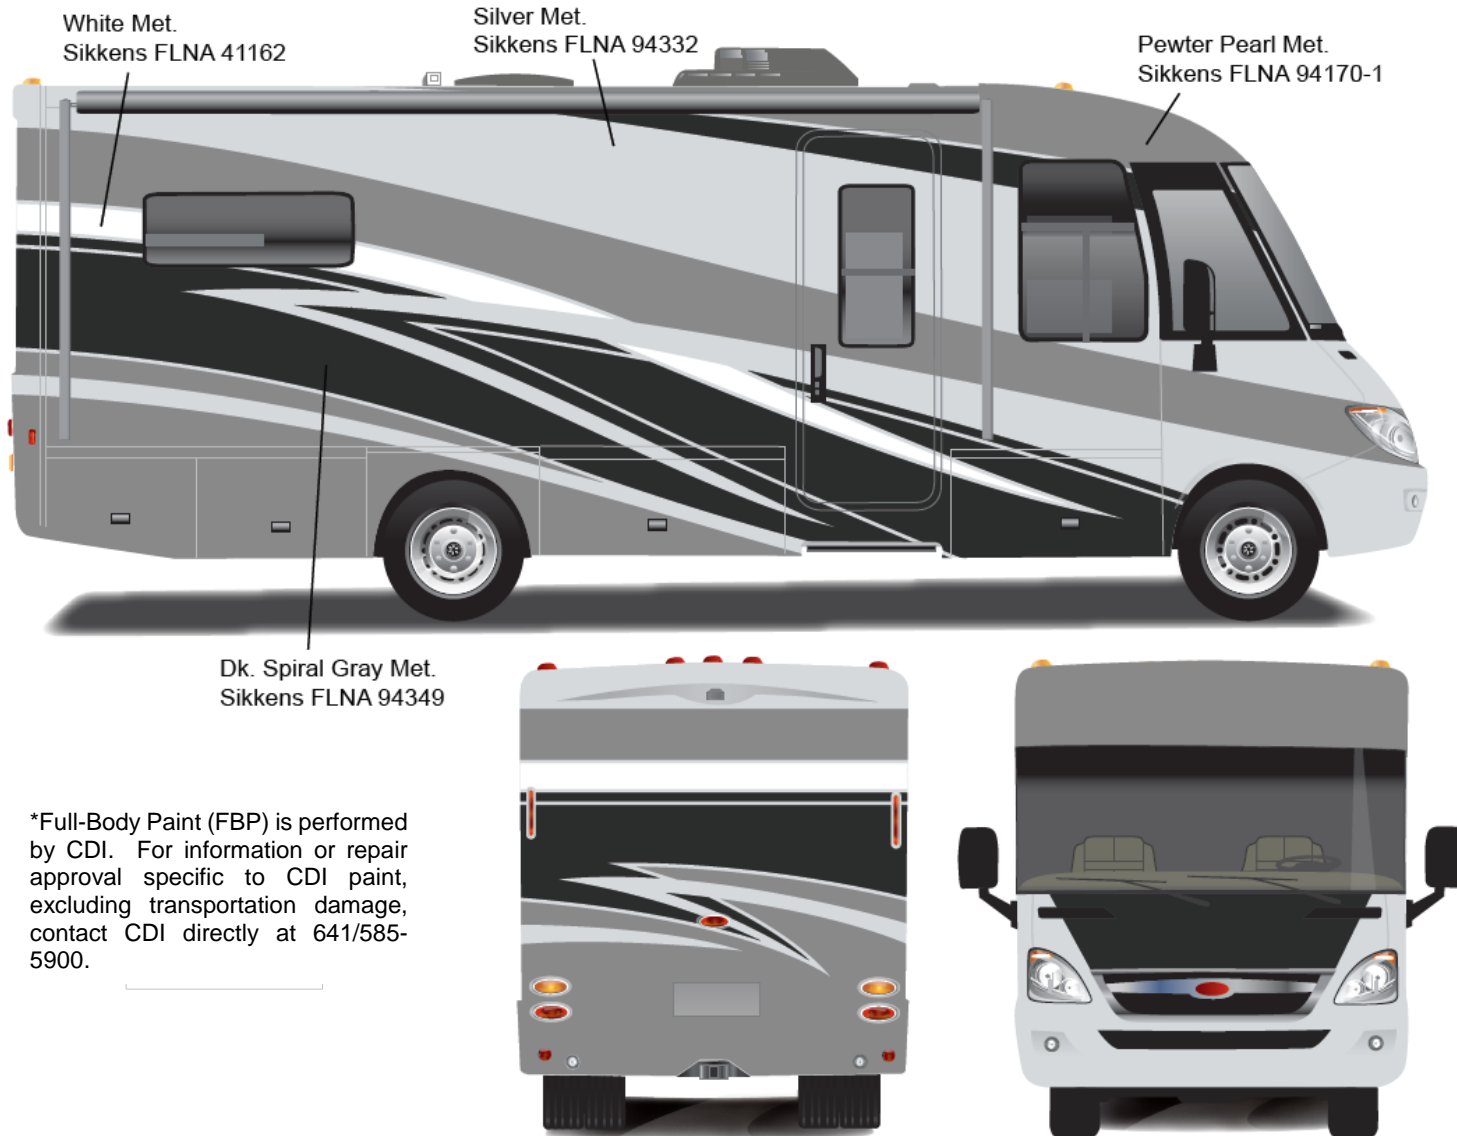

Via - Full Body Paint Option Code 95G/Bay Mist

Painted by CDI*