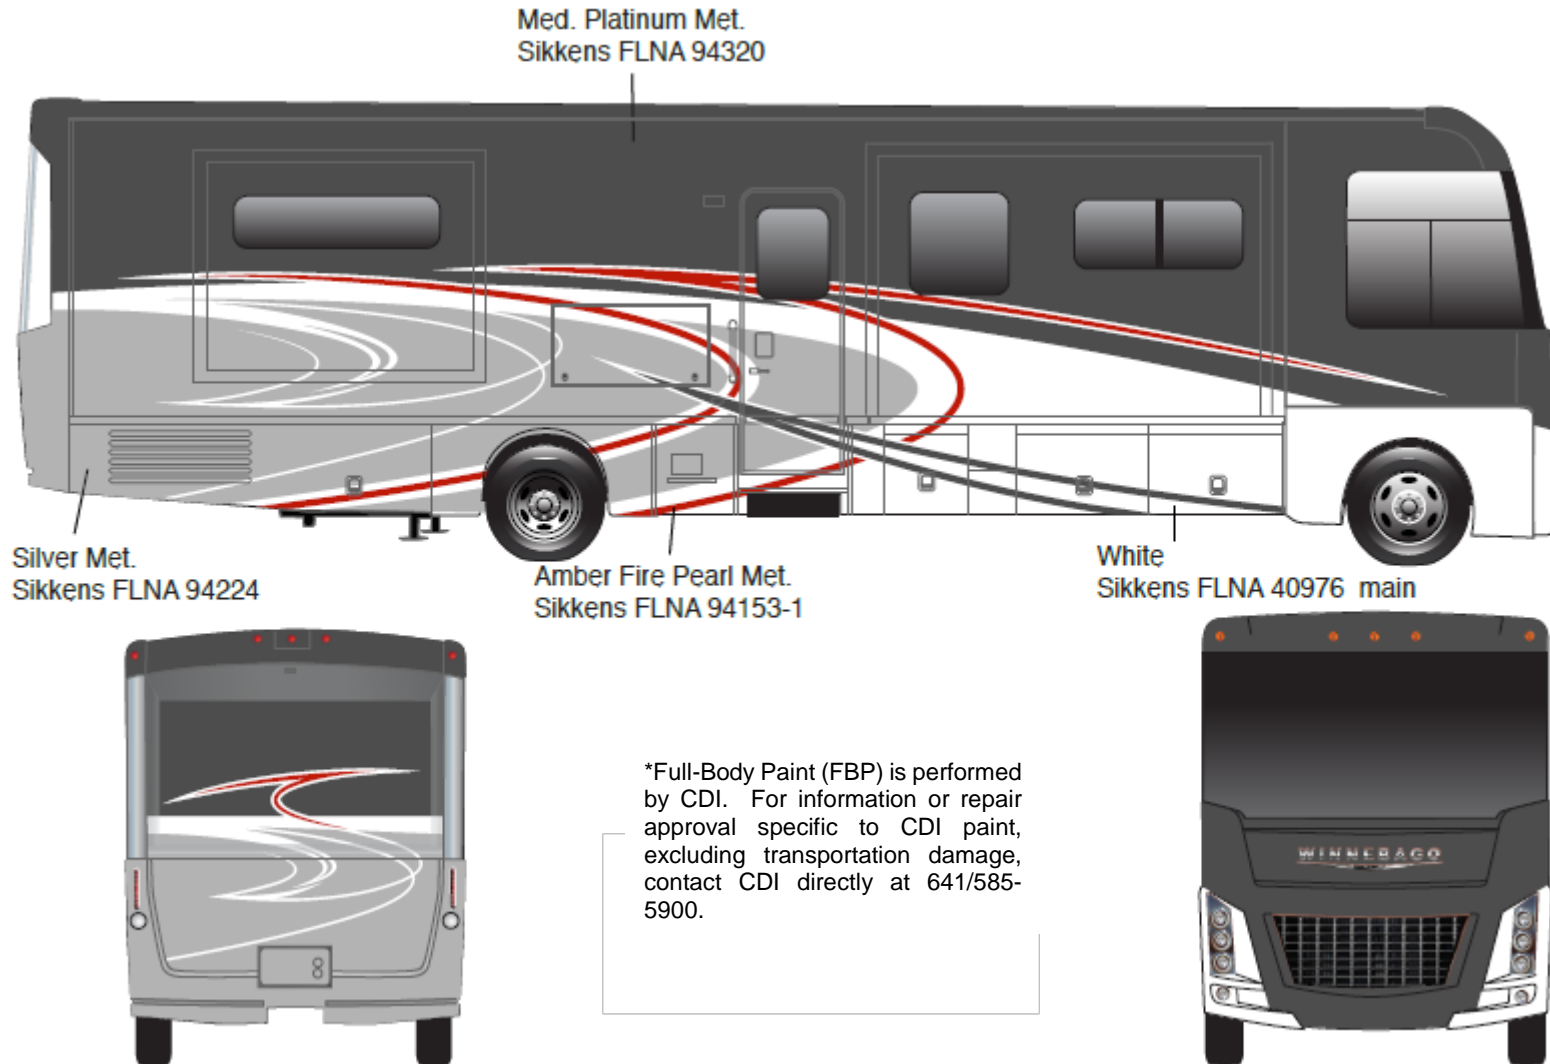

Adventurer - Full Body Paint Option Code 95F/Amber

Painted by CDI*