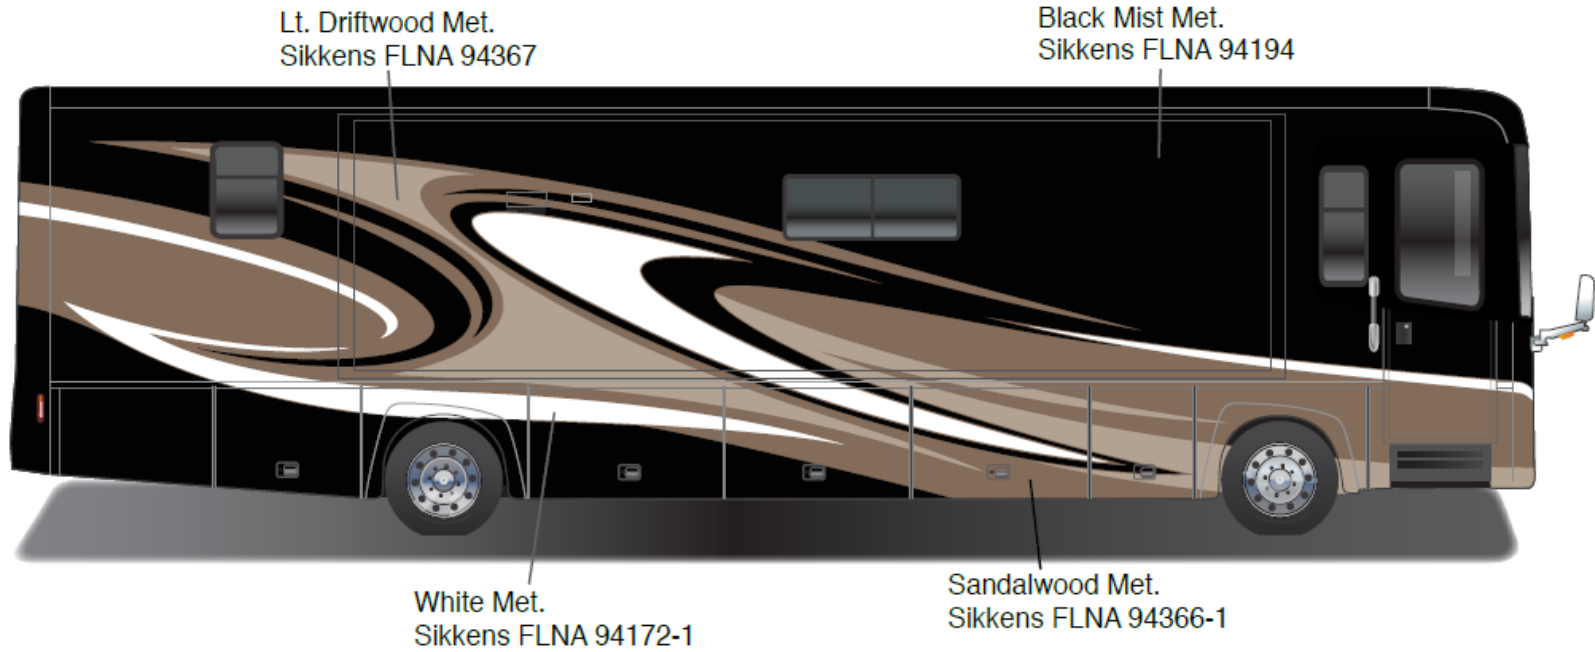

Journey - Full Body Paint Option Code 95C/Beachwood

Painted by CDI*