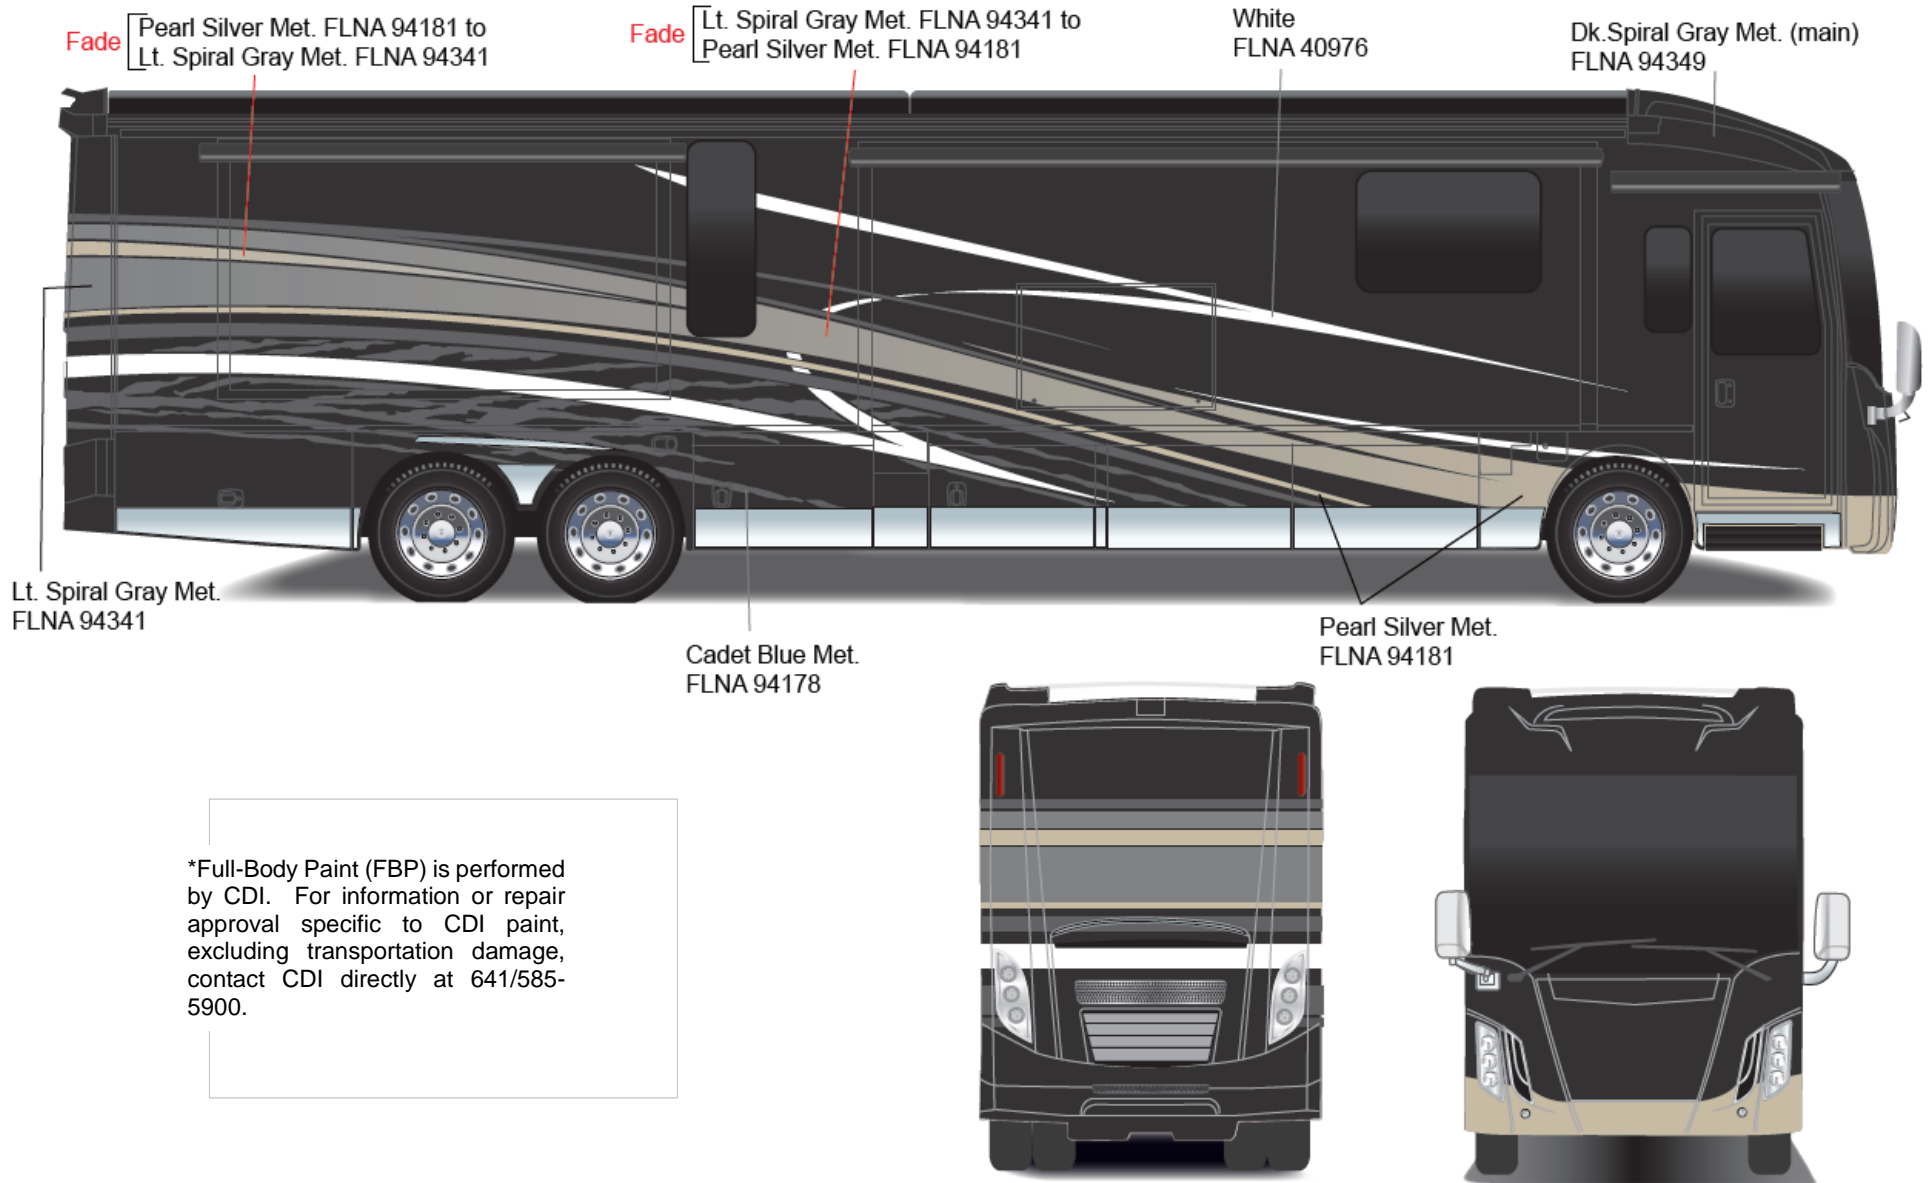

Grand Tour - Full Body Paint Option Code 95H/Dark Spiral Gray

Painted by CDI*