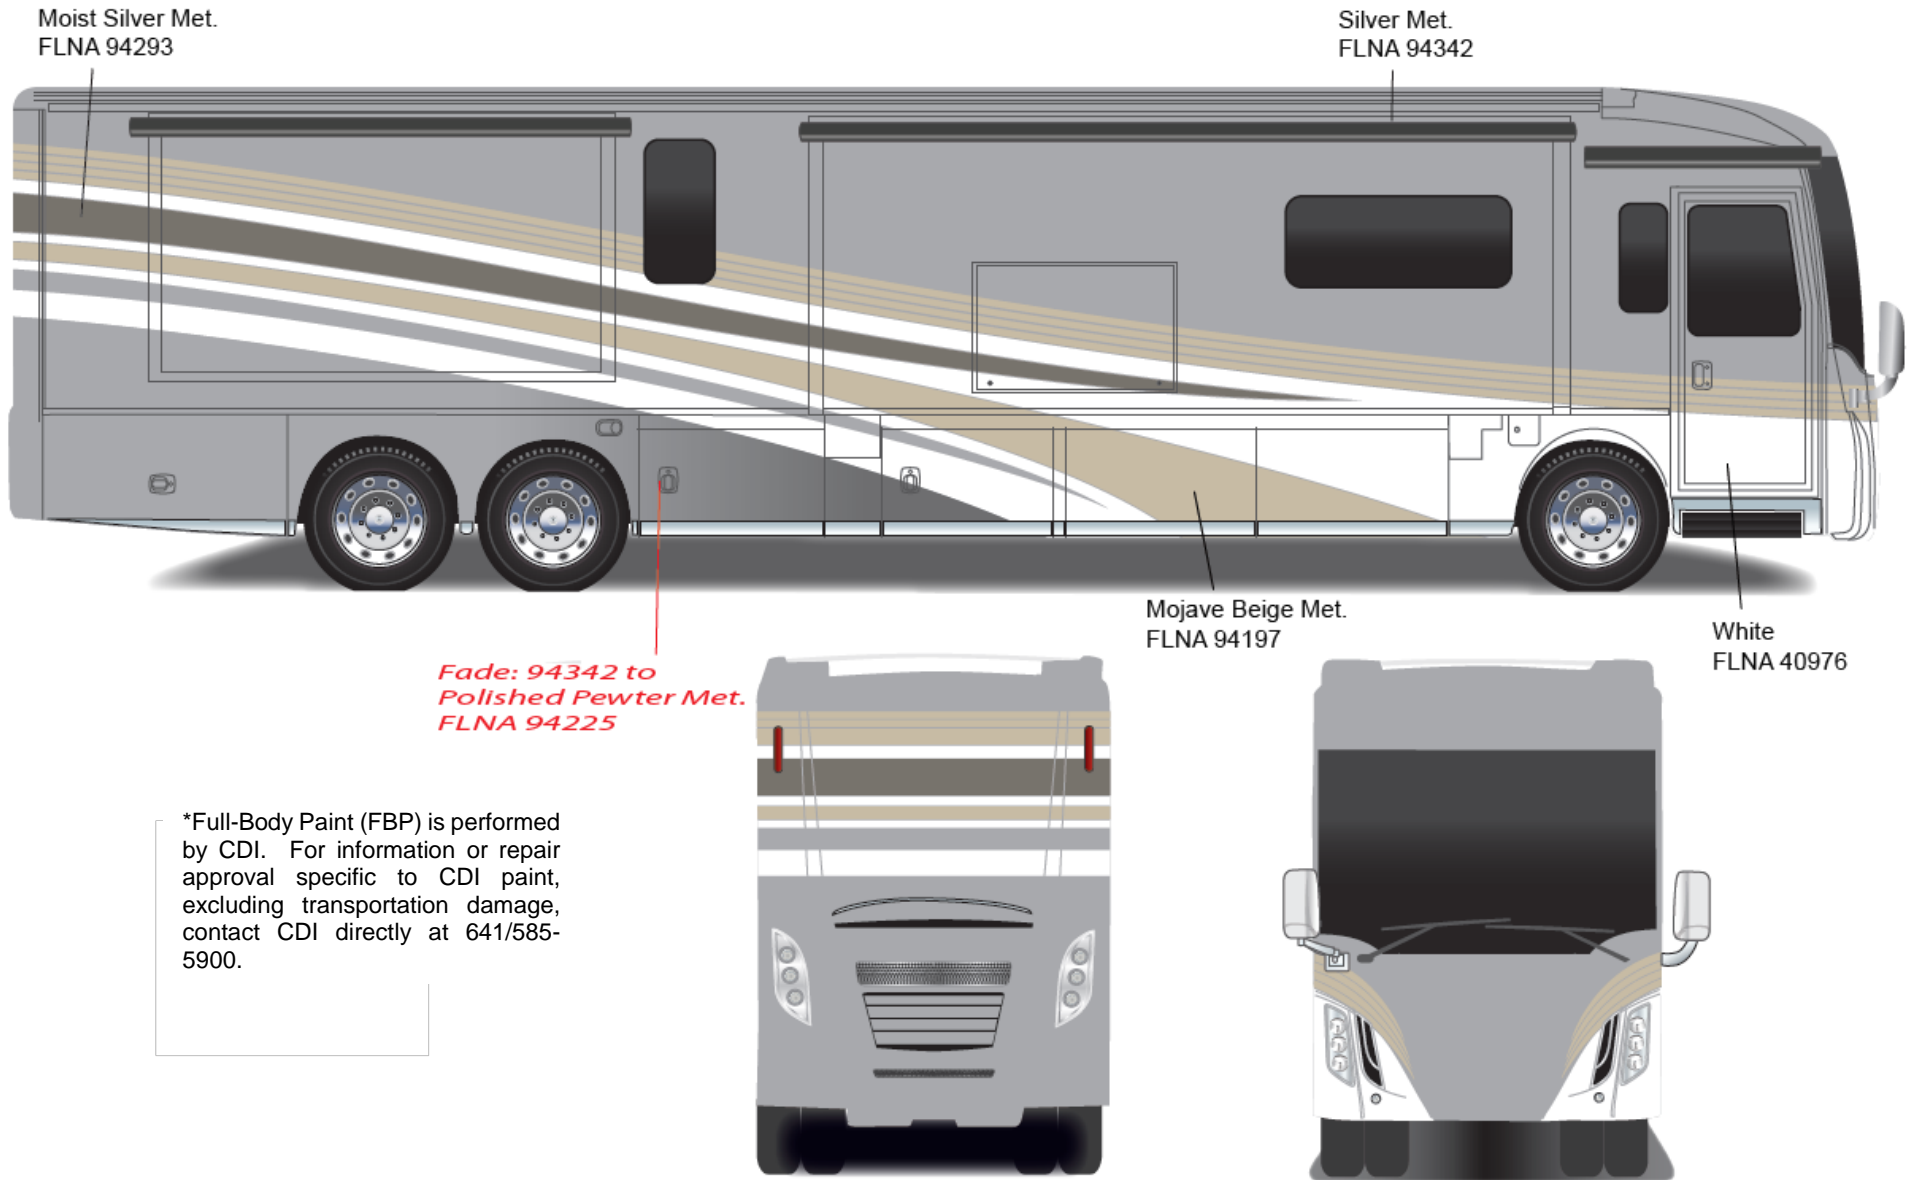

Tour - Full Body Paint Option Code 95E/Platinum

Painted by CDI*