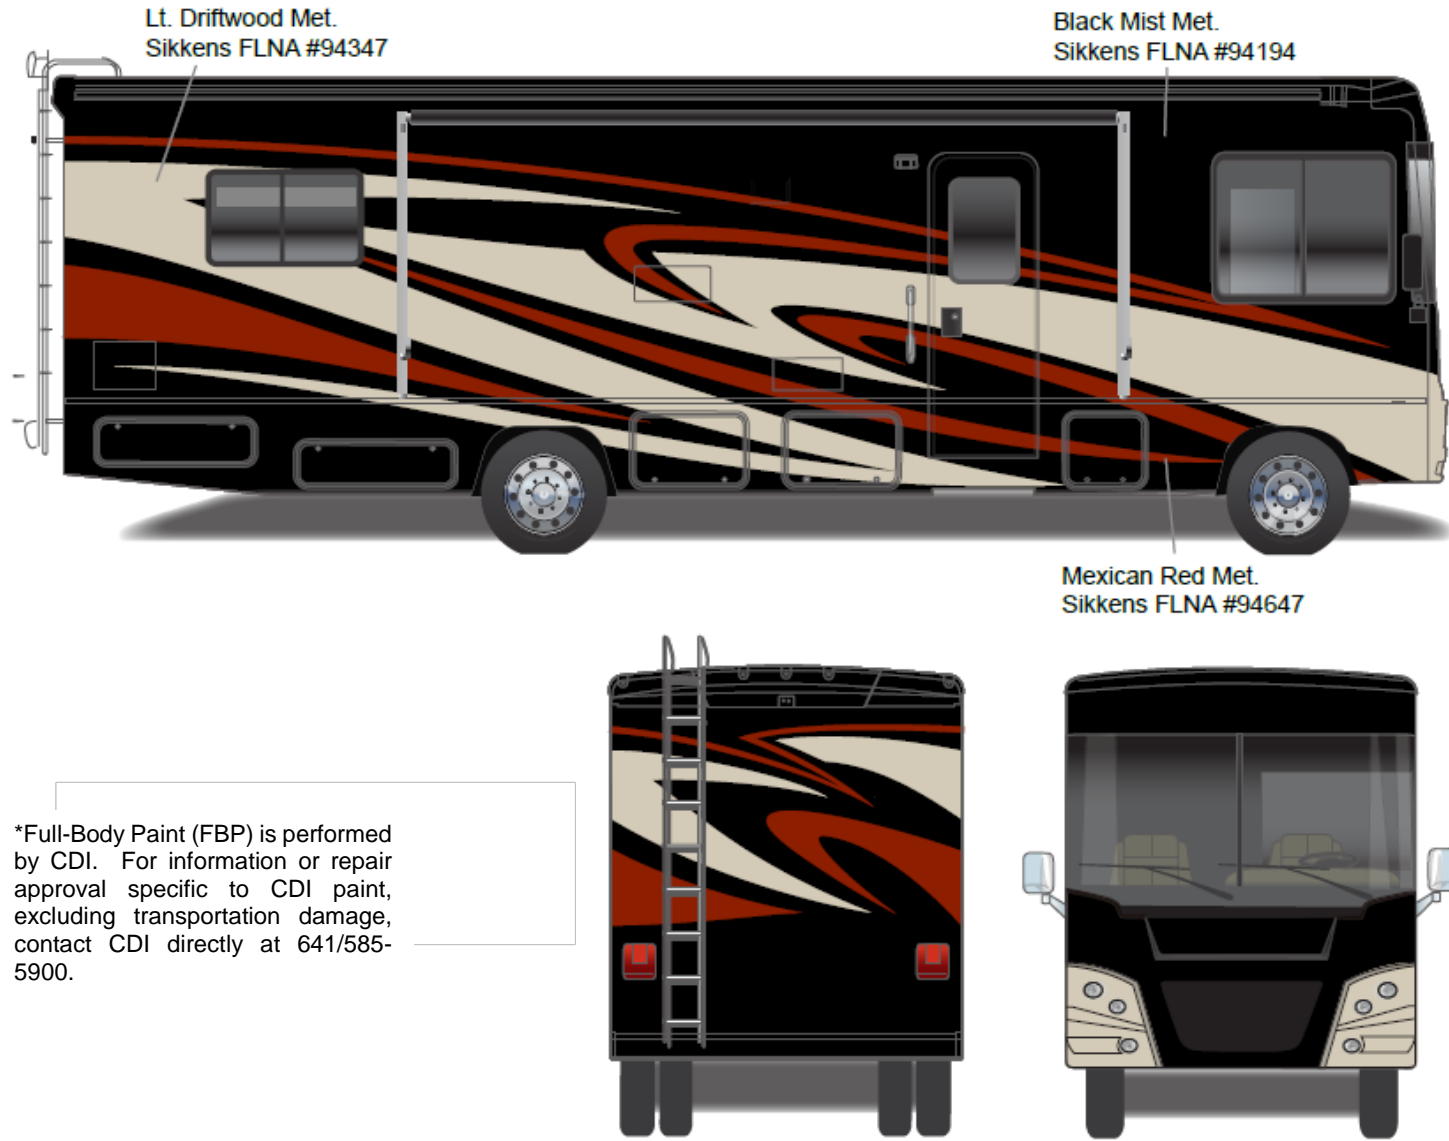

Vista LX - Full Body Paint Option Code 95F/Cayenne

Painted by CDI*

*Full-Body Paint (FBP) is performed by CDI. For information or repair approval specific to CDI paint, excluding transportation damage, contact CDI directly at 641/585-5900.