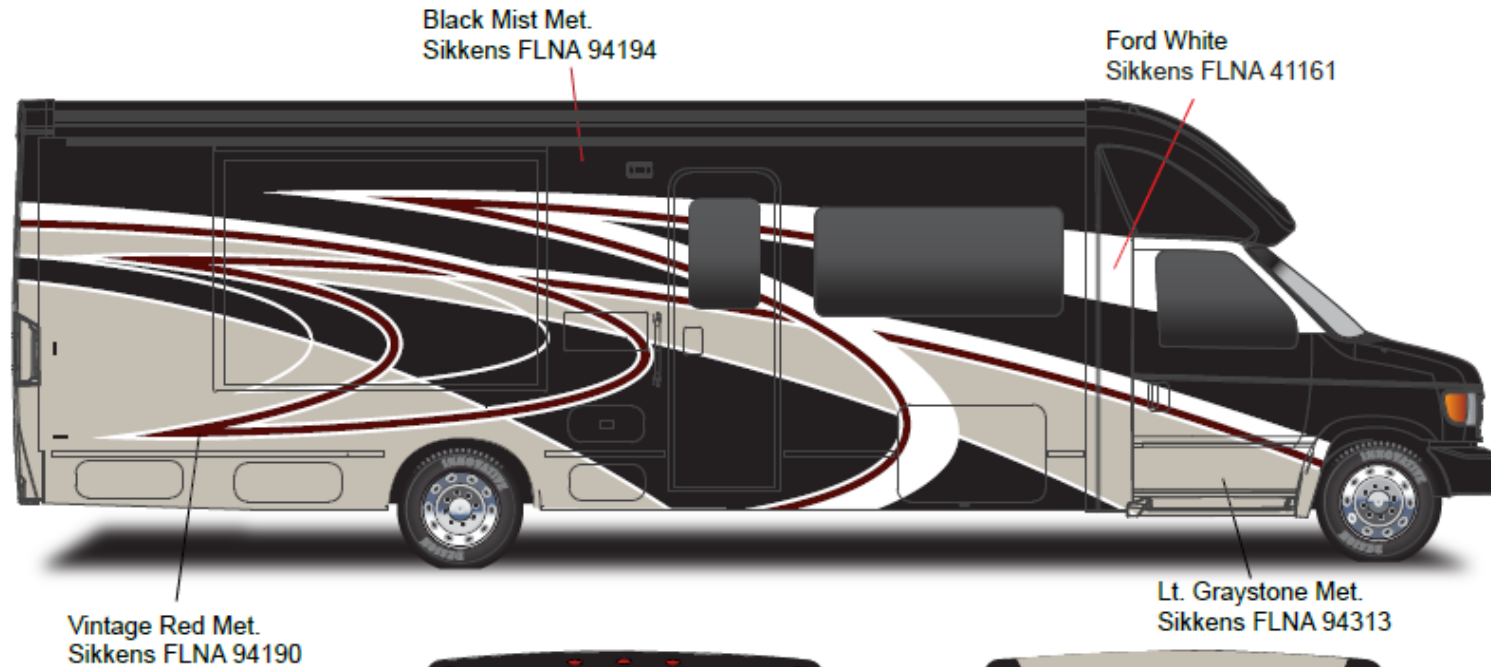

Aspect - Full Body Paint Option Code 95E/Tuscar Sun

Painted by CDI*