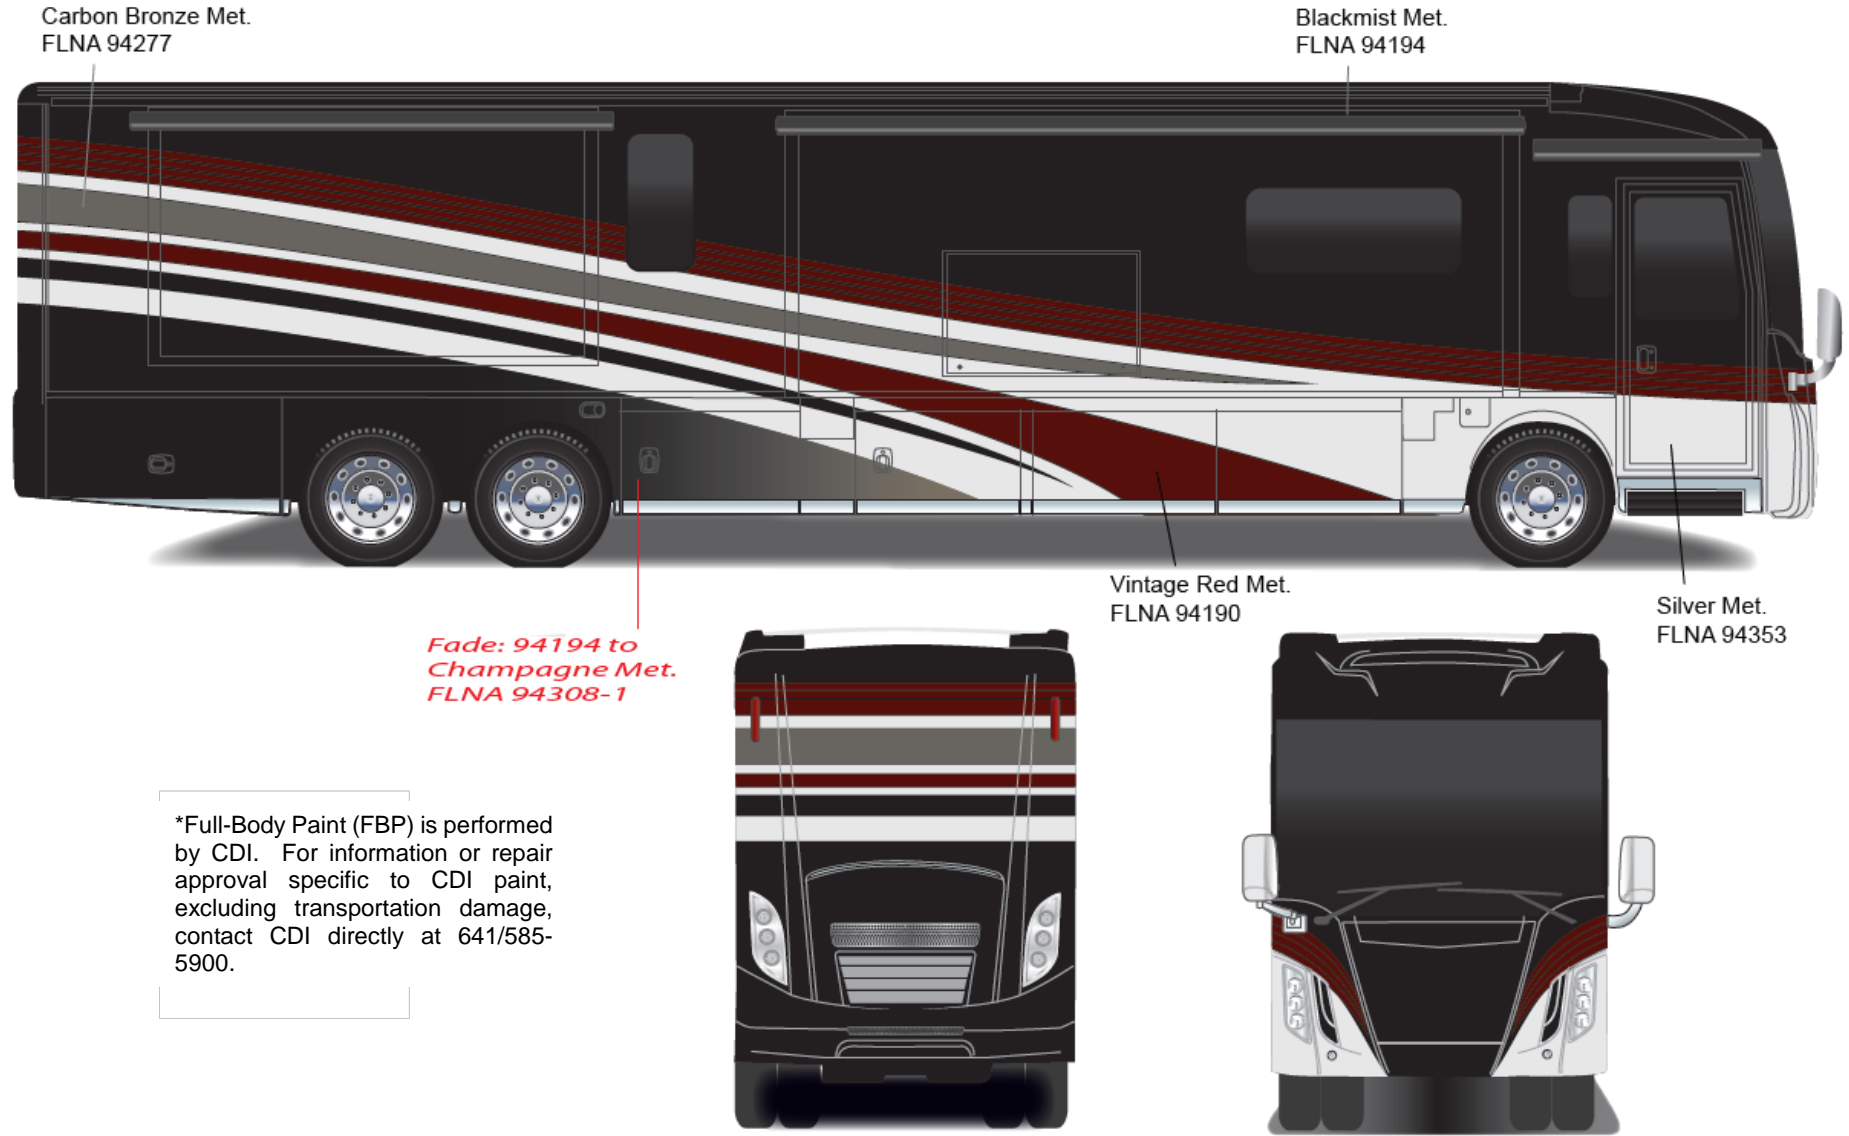

Tour - Full Body Paint Option Code 95F/Shiraz

Painted by CDI*

*Full-Body Paint (FBP) is performed by CDI. For information or repair approval specific to CDI paint, excluding transportation damage, contact CDI directly at 641/585-5900.