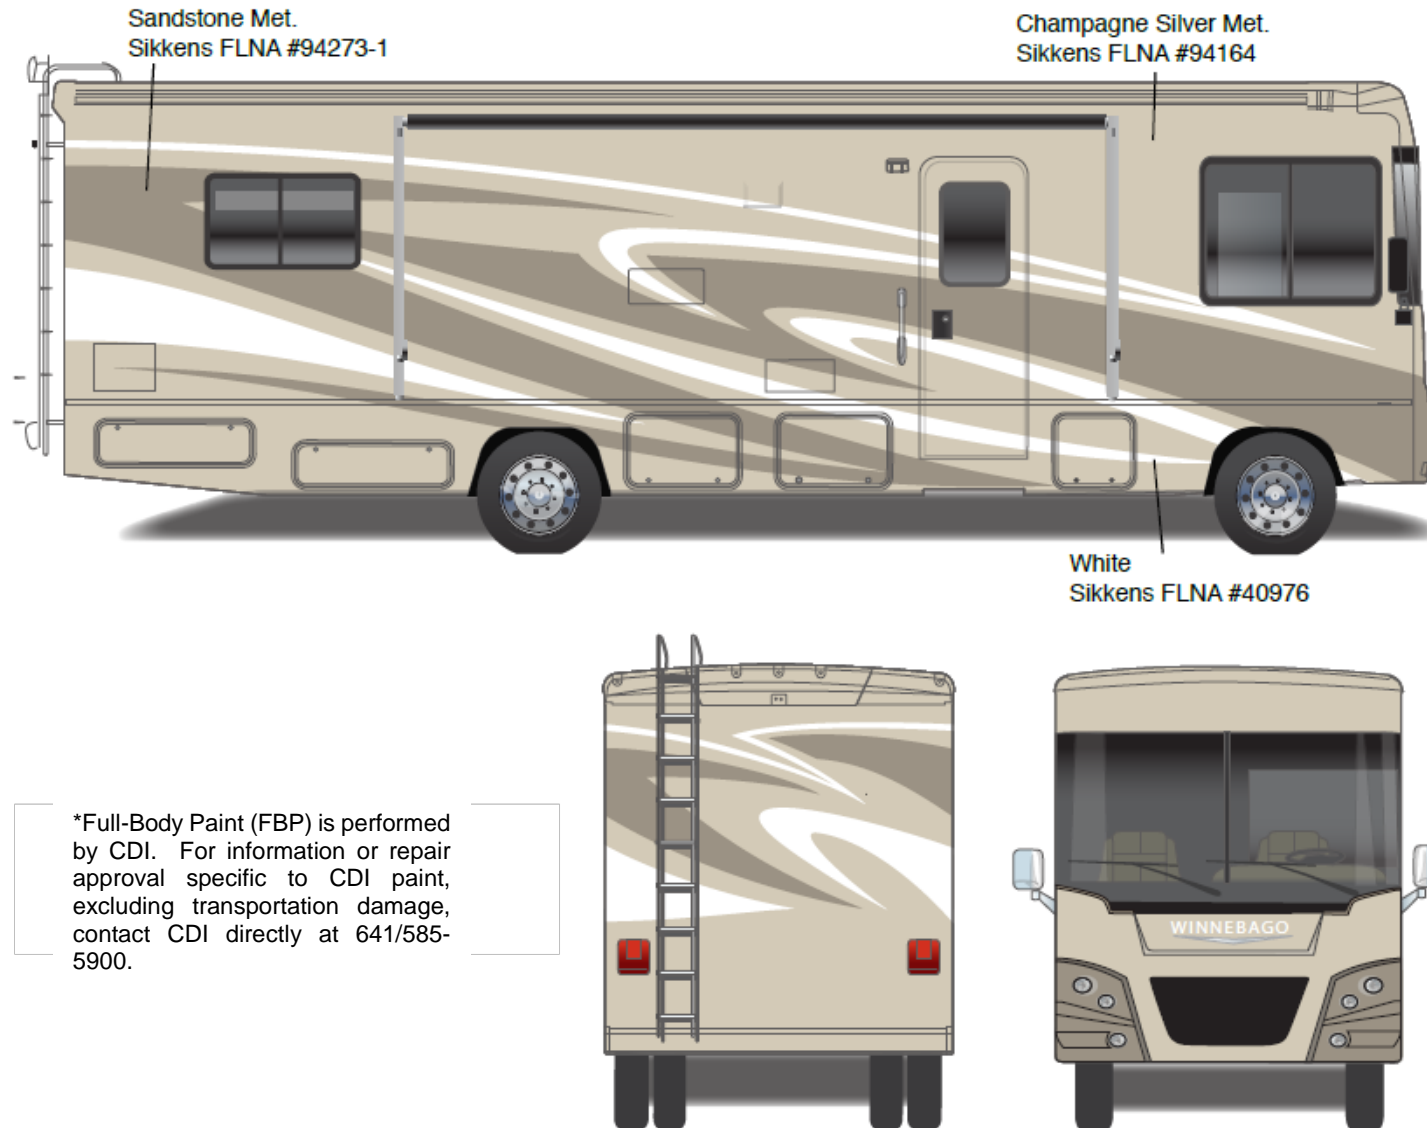

Vista LX - Full Body Paint Option Code 95C/Cream

Painted by CDI*