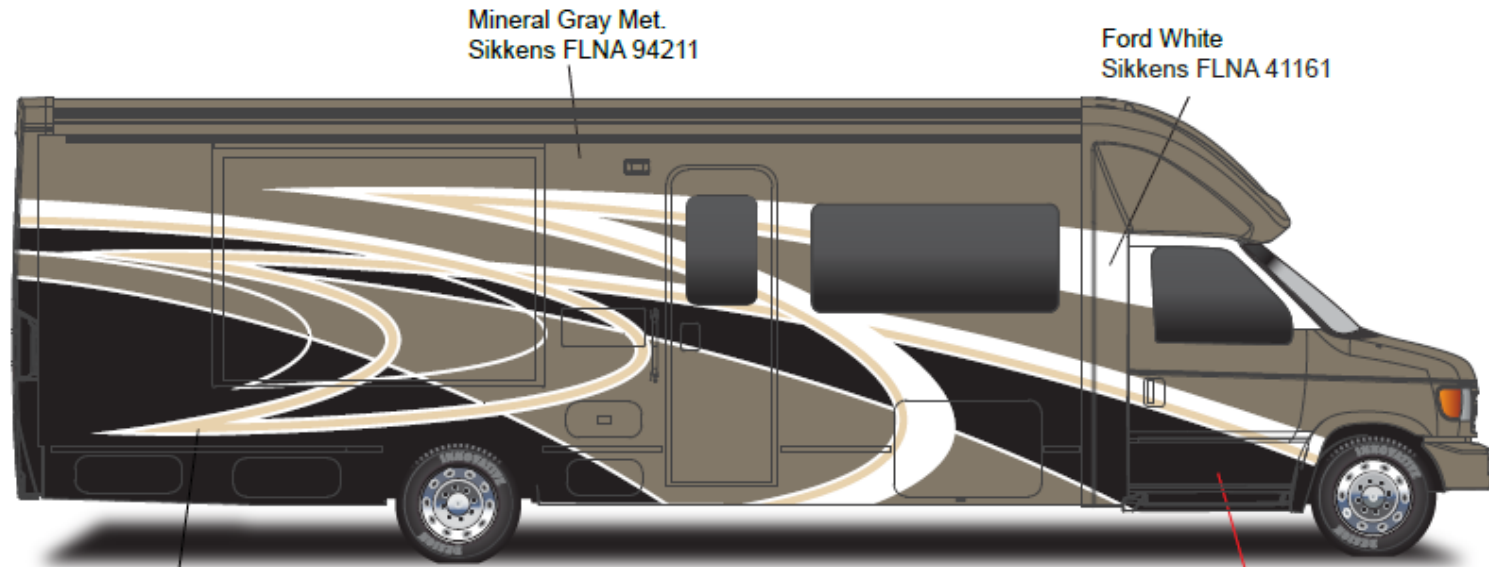

Aspect - Full Body Paint Option Code 95C/Coffee

Painted by CDI*

Mineral Gray Met.
Sikkens FLNA 94211

Ford White
Sikkens FLNA 41161

Mojave Beige Met.
Sikkens FLNA 94197

Black Mist Met.
Sikkens FLNA 94194

*Full-Body Paint (FBP) is performed by CDI. For information or repair approval specific to CDI paint, excluding transportation damage, contact CDI directly at 641/585-5900.