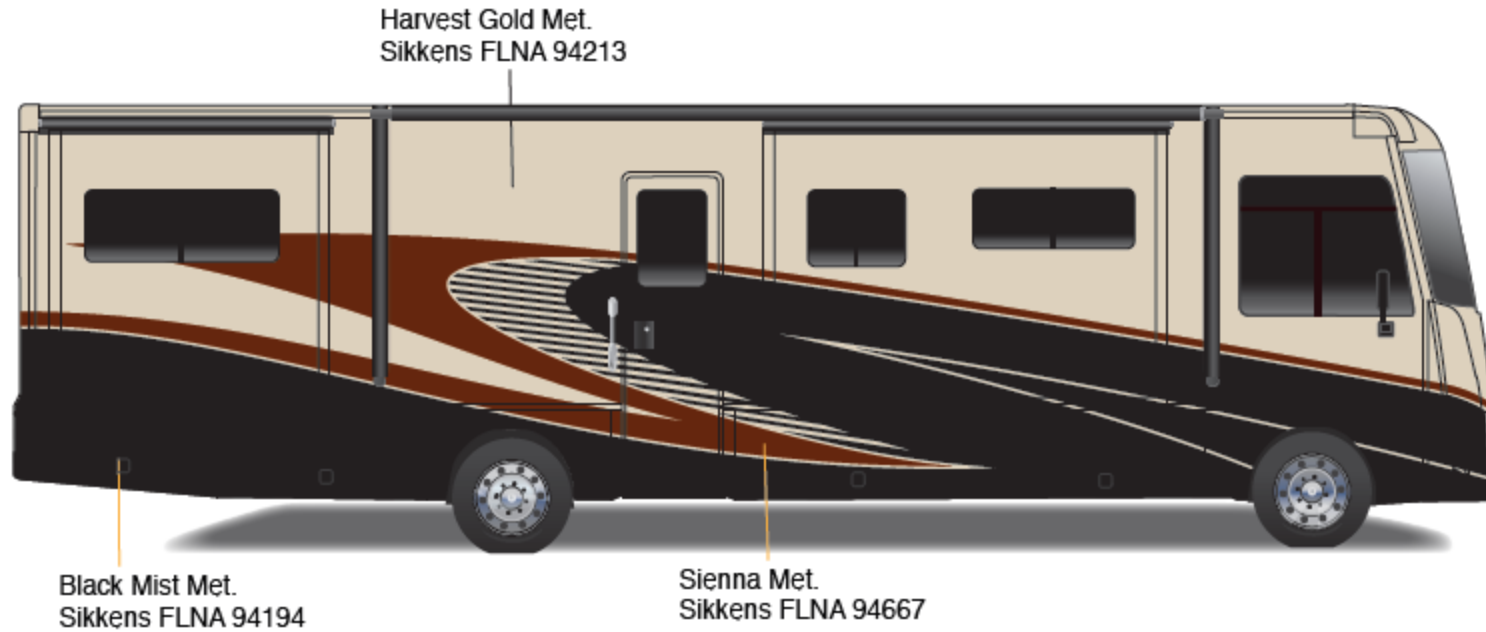

Sightseer - Full Body Paint Option Code 95G/Cayenne

Painted by CDI*