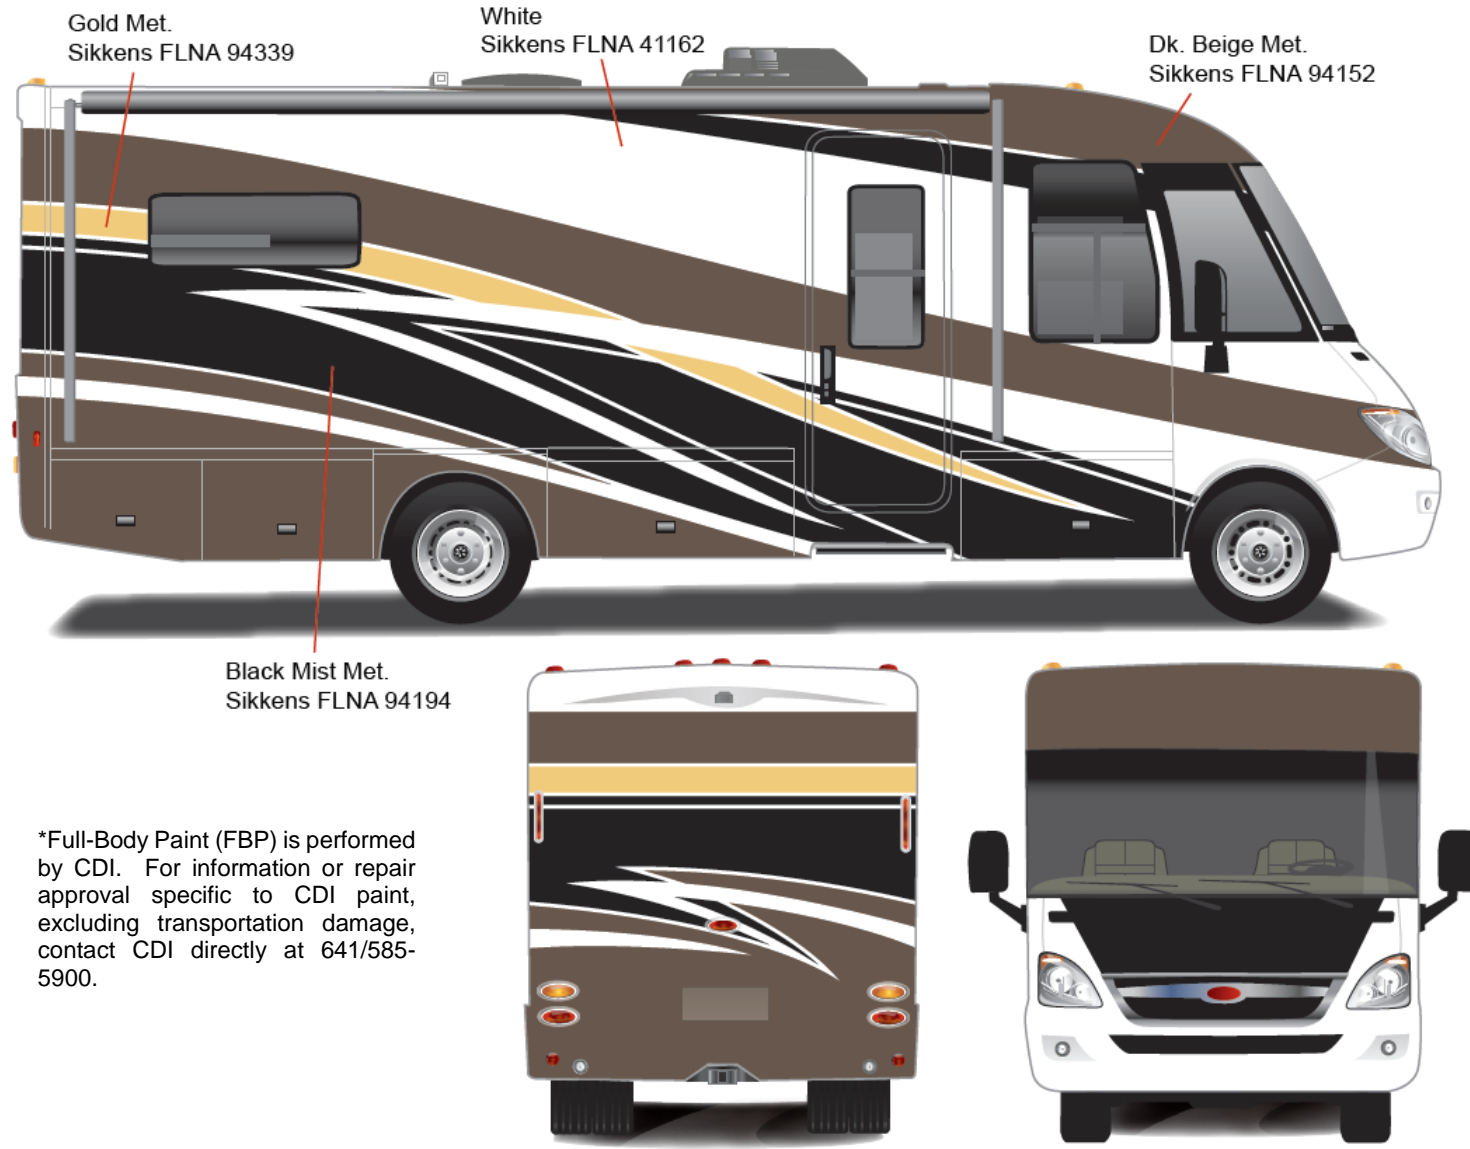

Via - Full Body Paint Option Code 95C/Coffee

Painted by CDI*

*Full-Body Paint (FBP) is performed by CDI. For information or repair approval specific to CDI paint, excluding transportation damage, contact CDI directly at 641/585-5900.