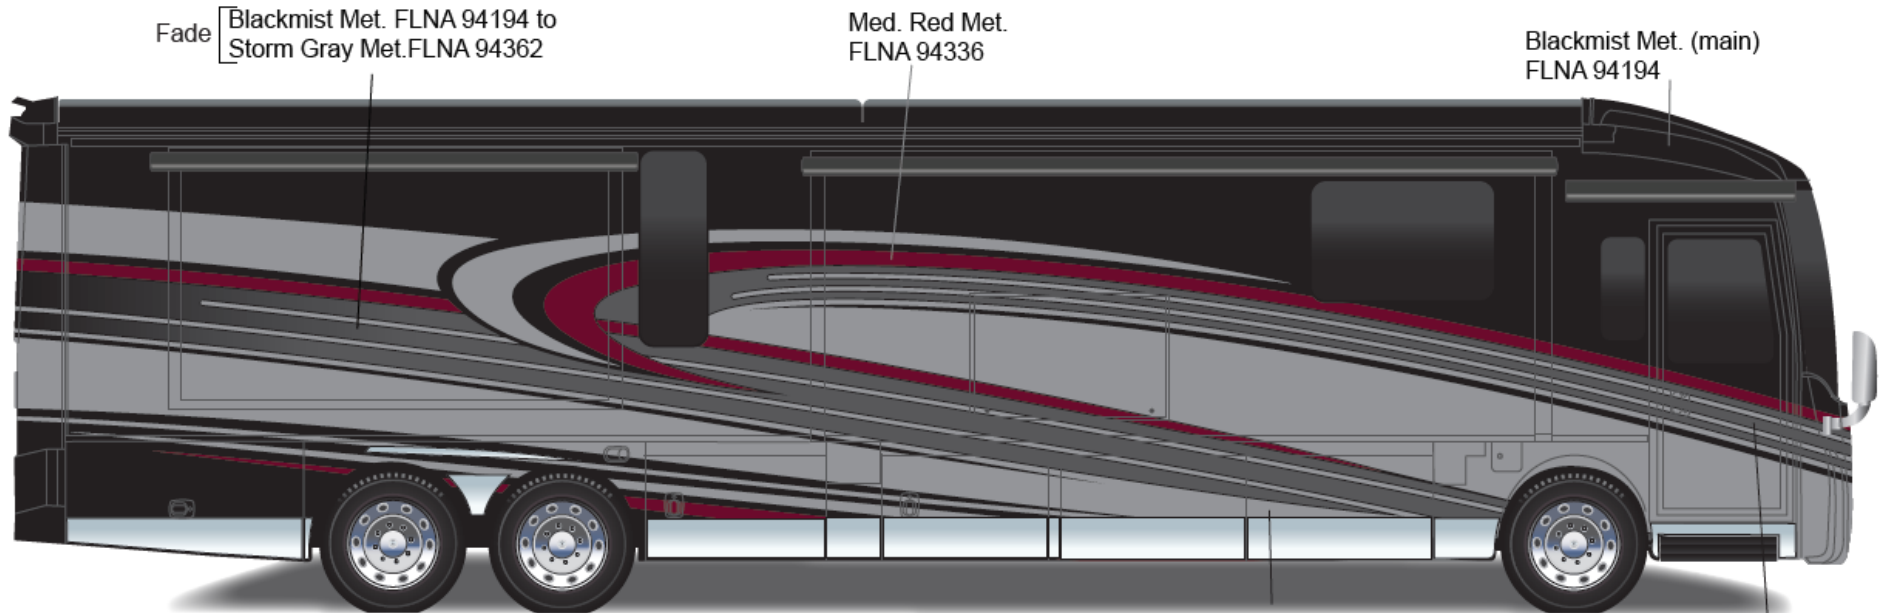

Grand Tour - Full Body Paint Option Code 95F/Merlot

Painted by CDI*