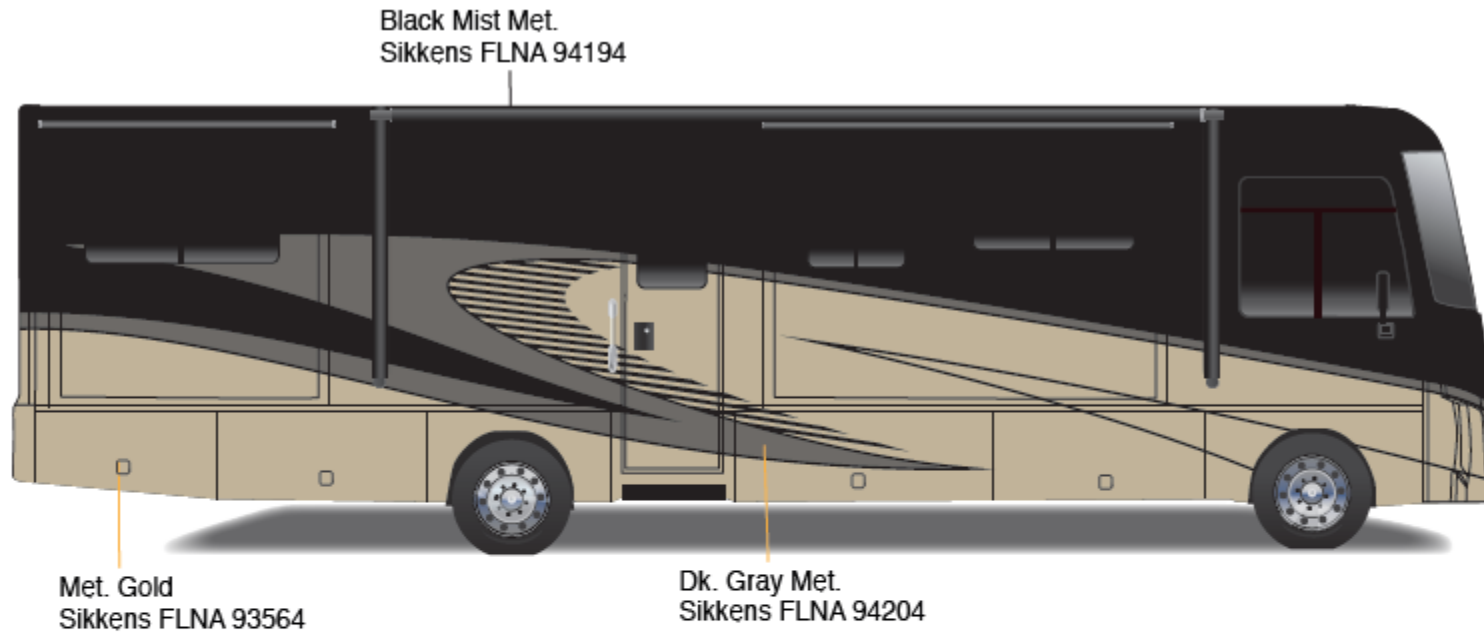

Sightseer - Full Body Paint Option Code 95C/Black Walnut

Painted by CDI*