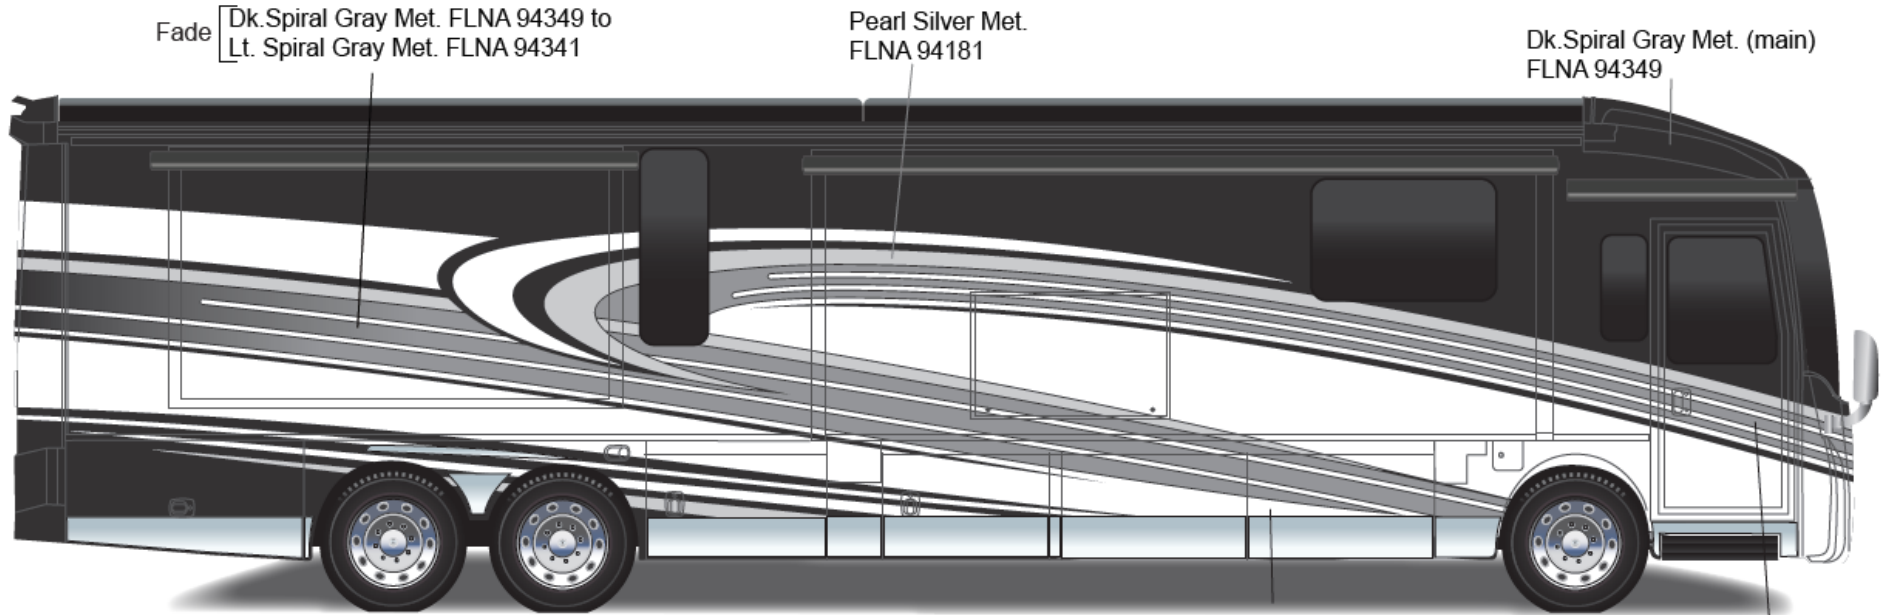

Grand Tour - Full Body Paint Option Code 95E/Spiral Gray

Painted by CDI*