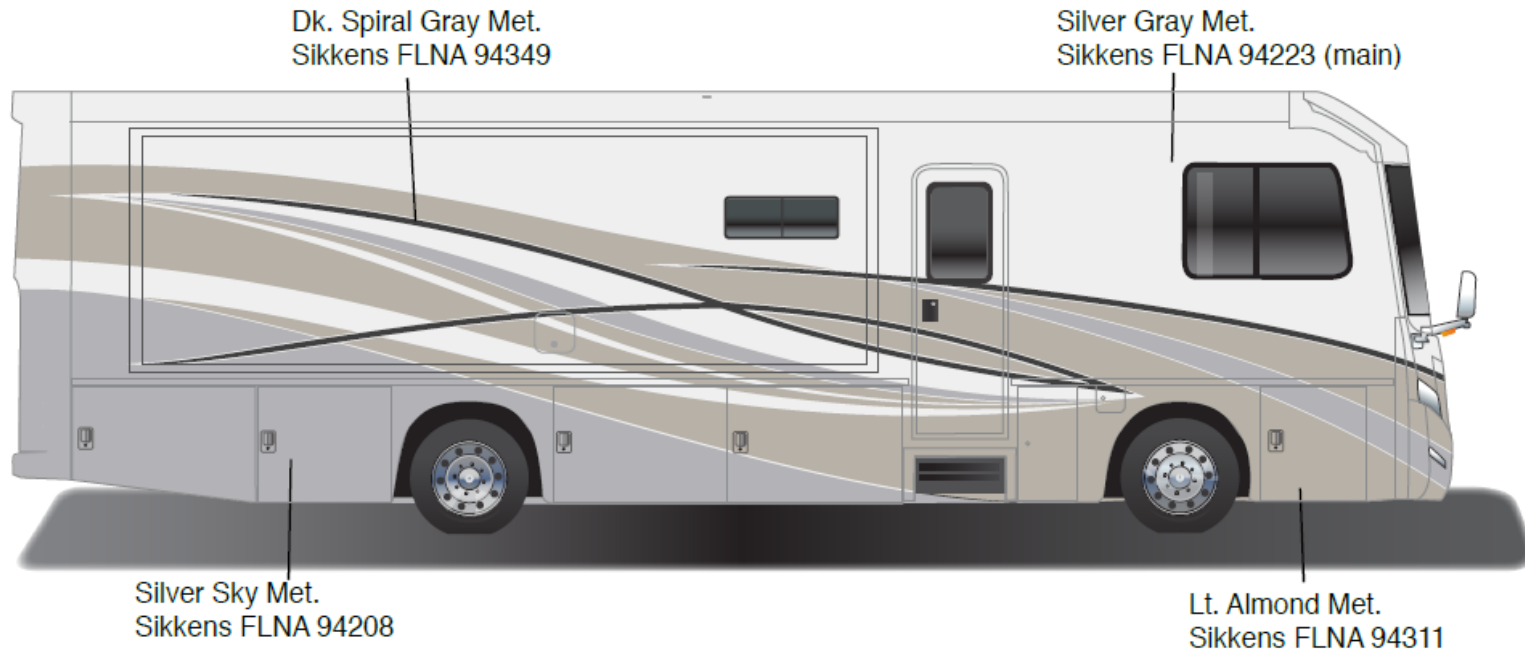

Forza - Full Body Paint Option Code 95J/Silver Sky

Painted by CDI*