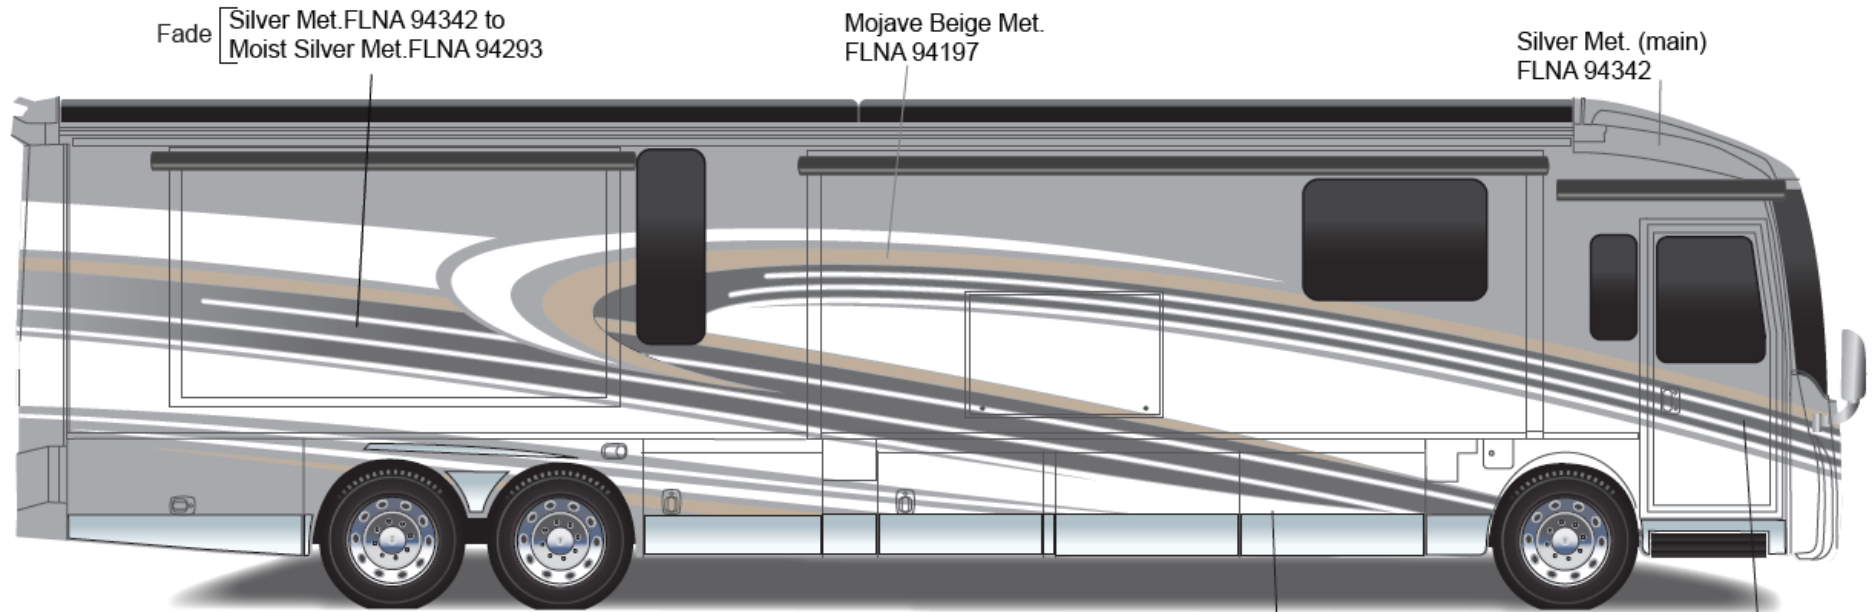

Grand Tour - Full Body Paint Option Code 95G/Platinum

Painted by CDI*