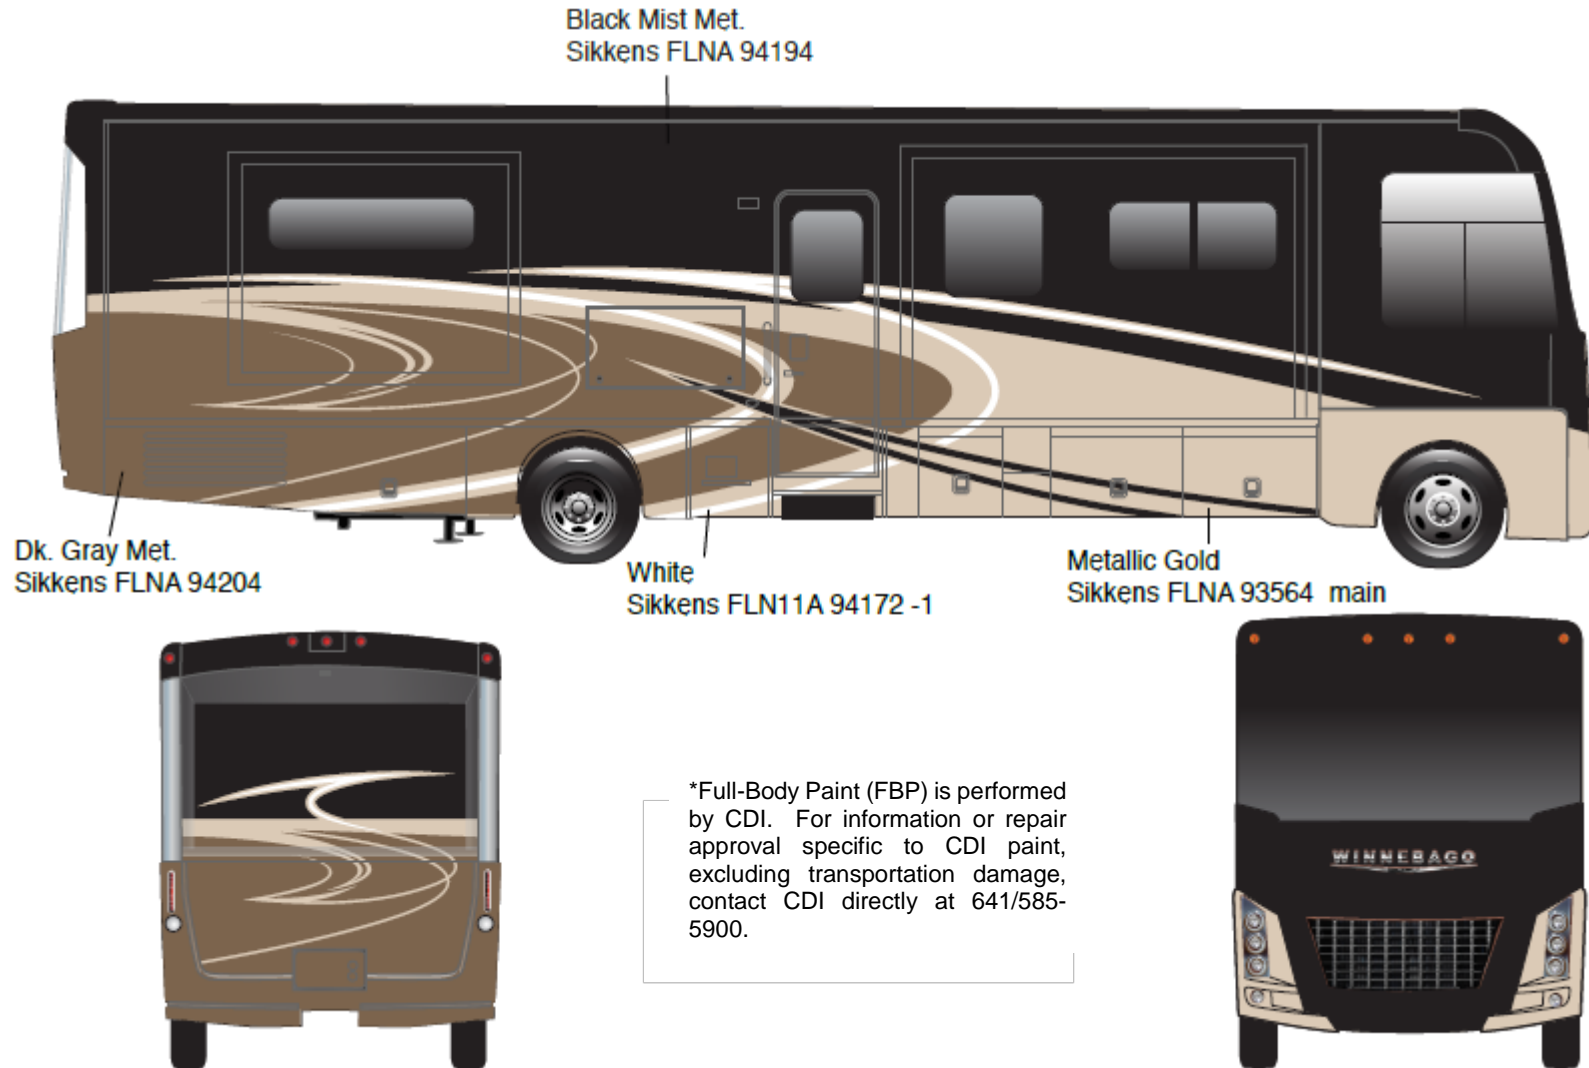

Adventurer - Full Body Paint Option Code 95G/Black Walnut

Painted by CDI*