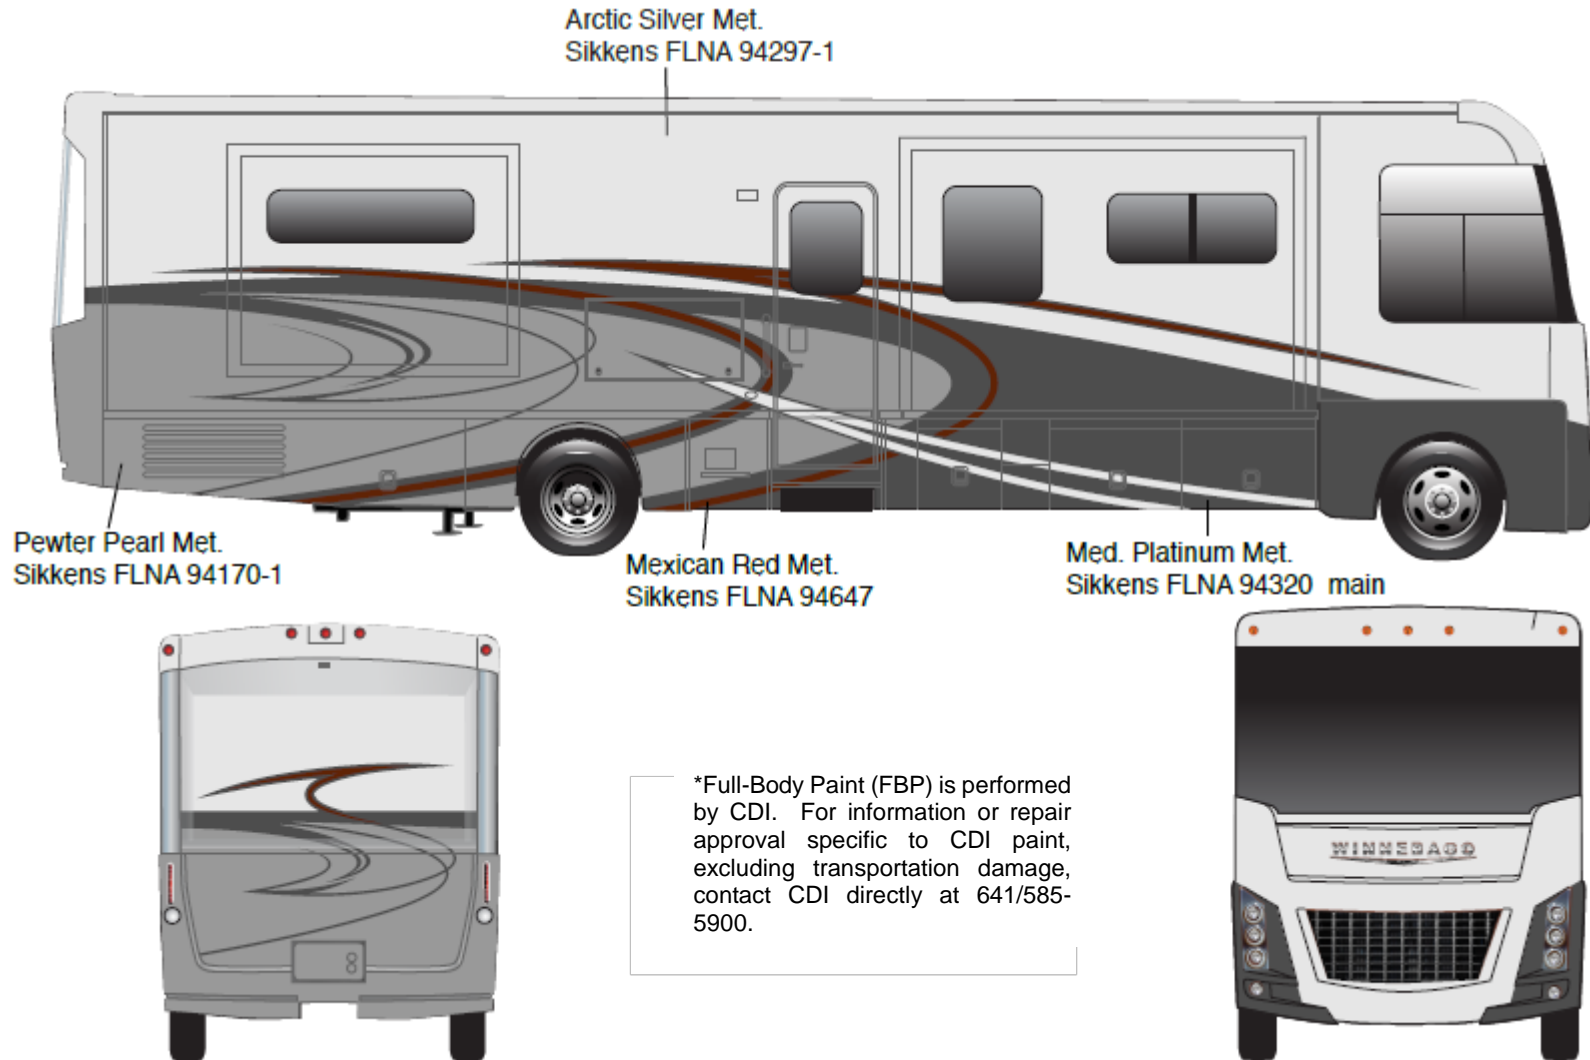

Adventurer - Full Body Paint Option Code 95J/Titanium

Painted by CDI*