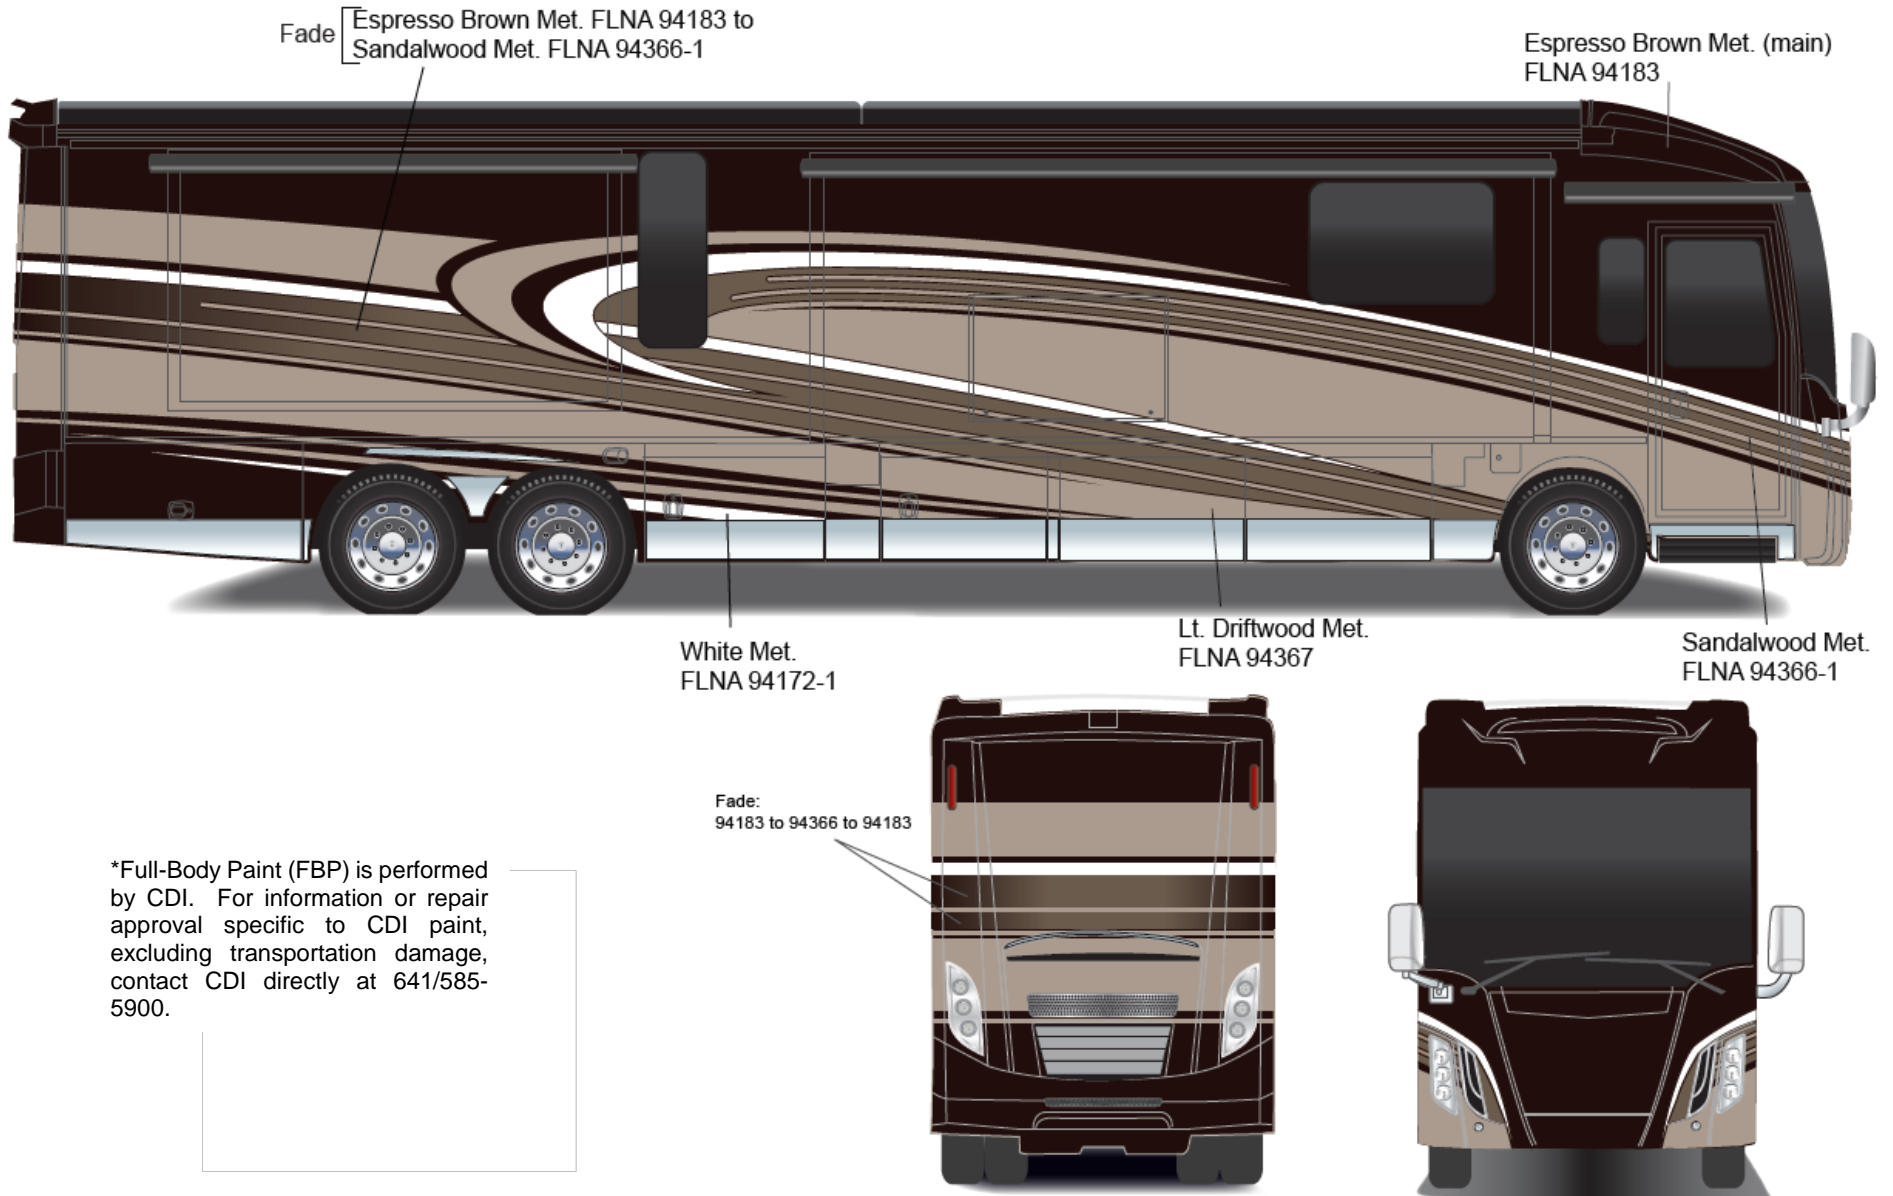

Grand Tour - Full Body Paint Option Code 95C/Beachwood

Painted by CDI*

*Full-Body Paint (FBP) is performed by CDI. For information or repair approval specific to CDI paint, excluding transportation damage, contact CDI directly at 641/585-5900.