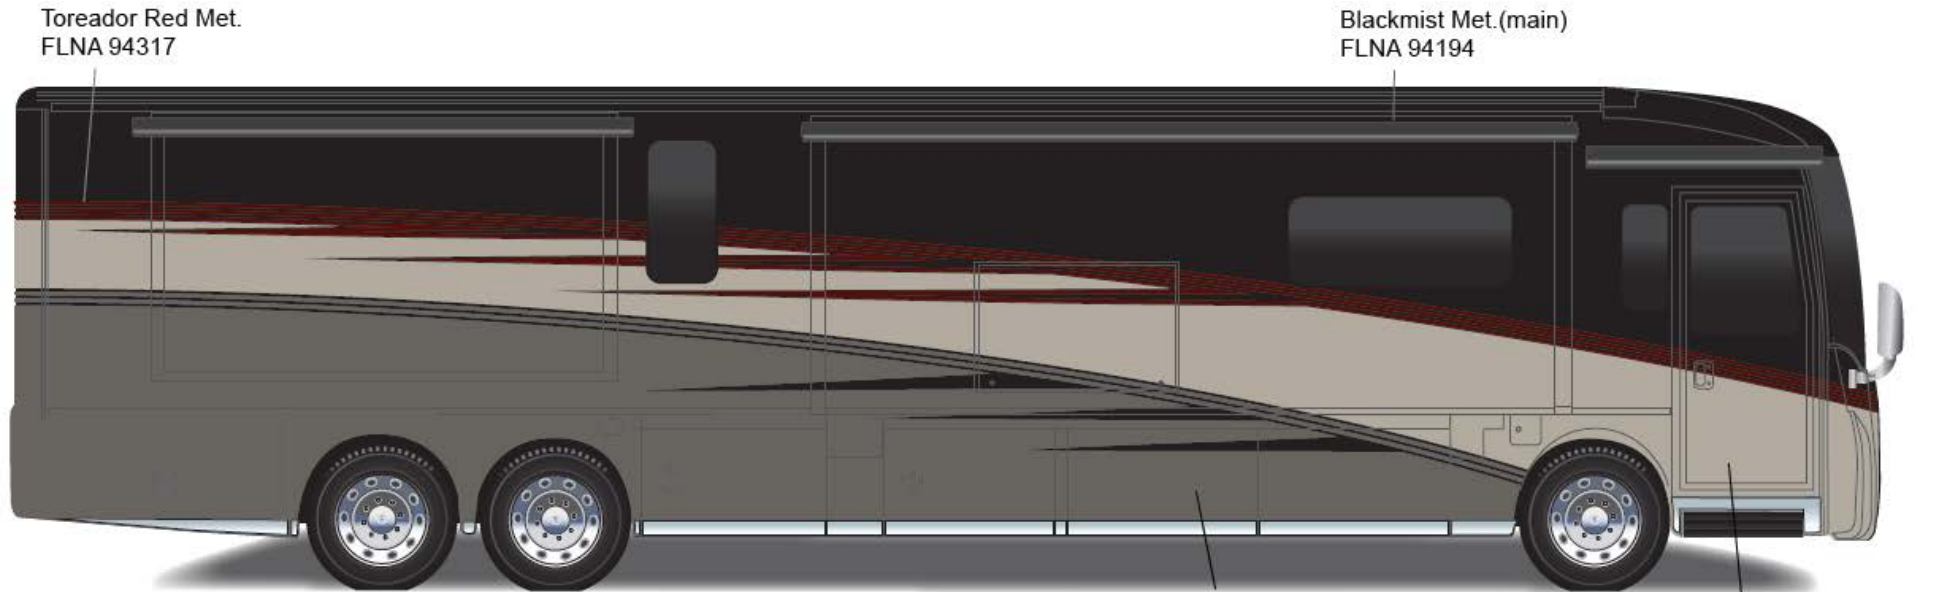

Tour - Full Body Paint Option Code 95K/Crimson

Painted by CDI*

Toreador Red Met.
FLNA 94317

Blackmist Met.(main)
FLNA 94194

Lt. Grey Met.
FLNA 94225

Prata Escuna Met.
FLNA 94193

*Full-Body Paint (FBP) is performed by CDI. For information or repair approval specific to CDI paint, excluding transportation damage, contact CDI directly at 641/585-5900.