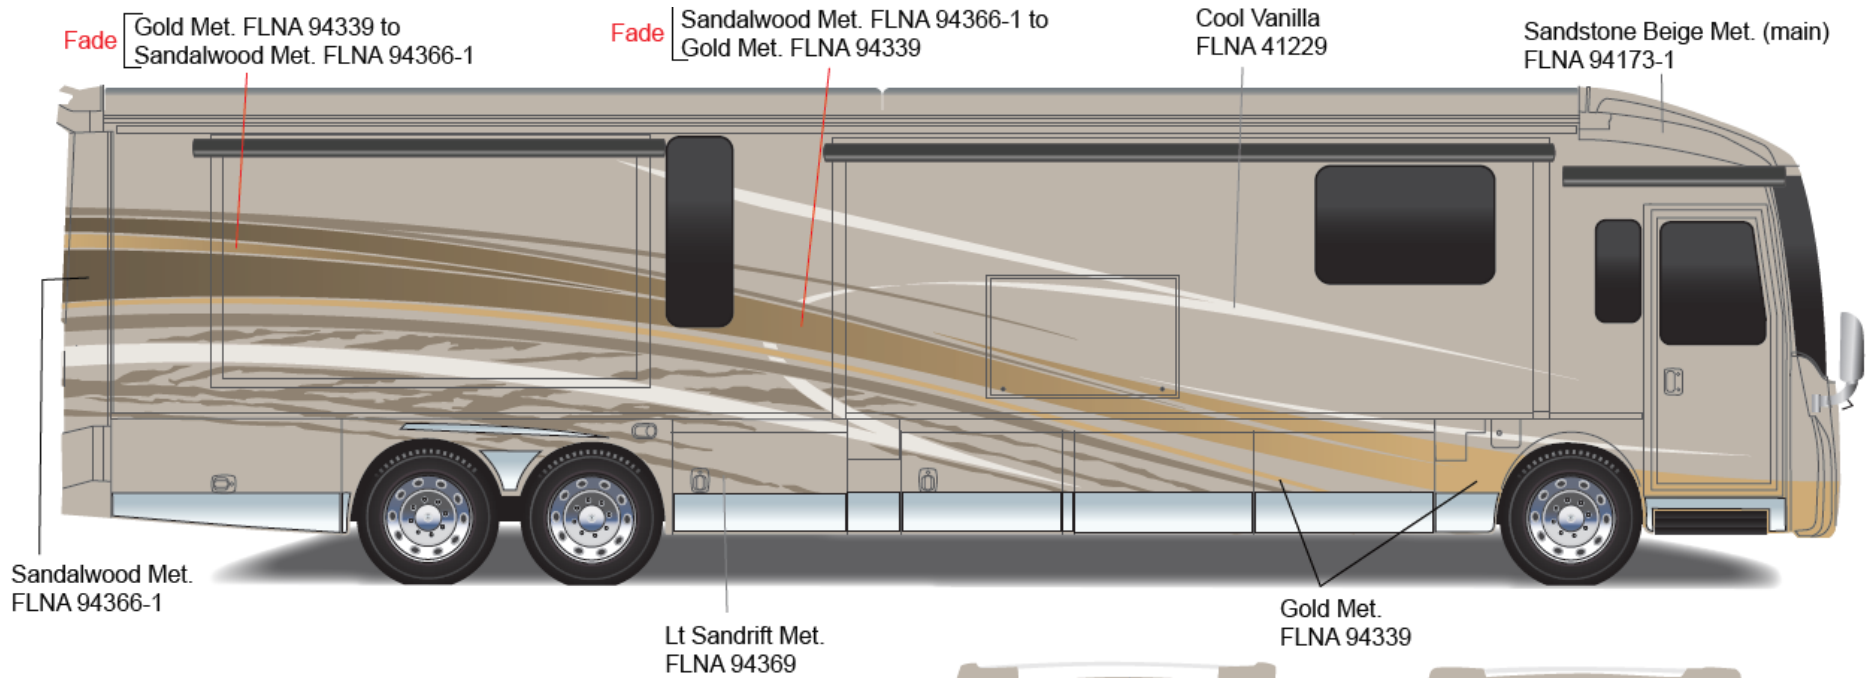

Fade:
94342 to 94293 to 94342

Grand Tour - Full Body Paint Option Code 95H/Dark Spiral Gray

Painted by CDI*

Grand Tour - Full Body Paint Option Code 95J/Sandstone

Painted by CDI*

*Full-Body Paint (FBP) is performed by CDI. For information or repair approval specific to CDI paint, excluding transportation damage, contact CDI directly at 641/585-5900.