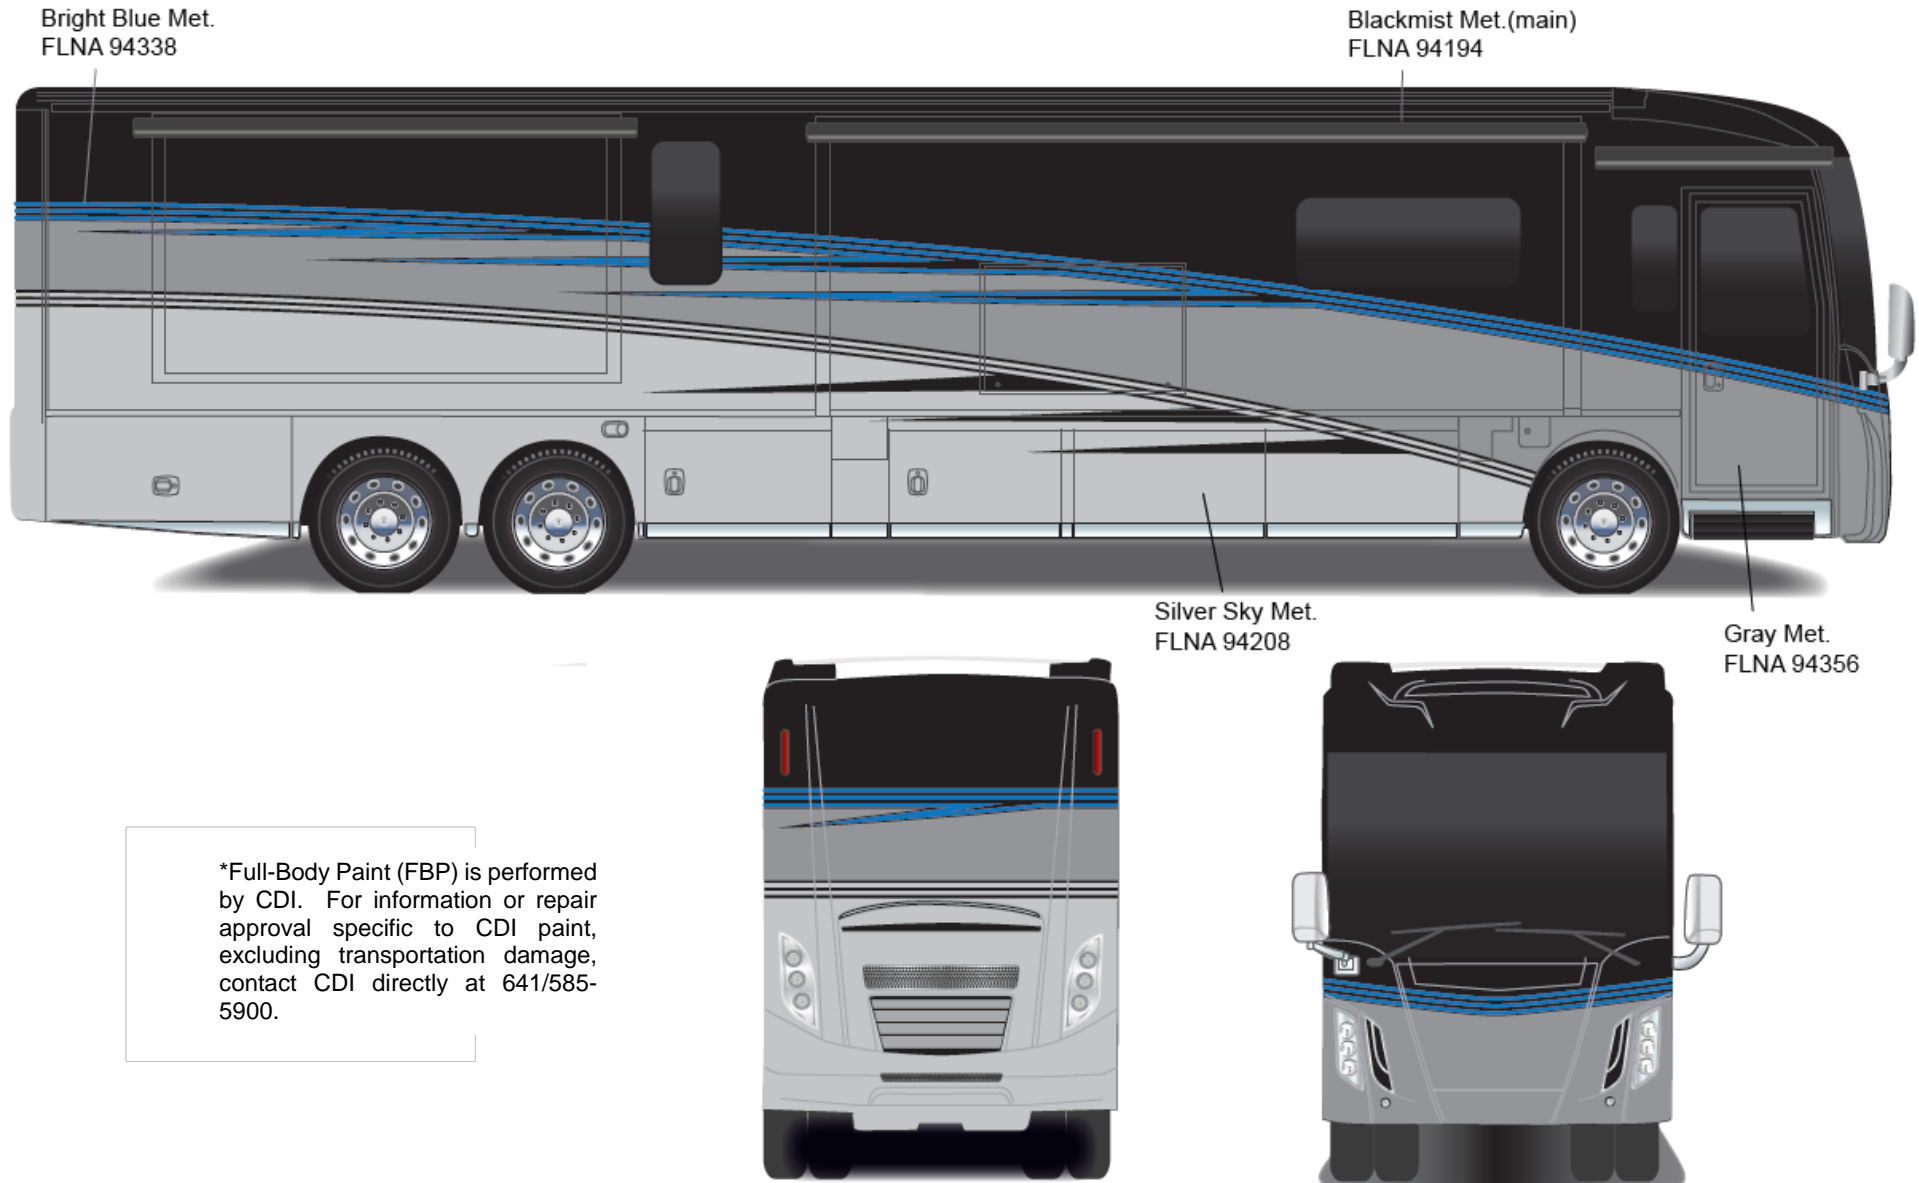

Tour - Full Body Paint Option Code 95M/Azure

Painted by CDI*

*Full-Body Paint (FBP) is performed by CDI. For information or repair approval specific to CDI paint, excluding transportation damage, contact CDI directly at 641/585-5900.