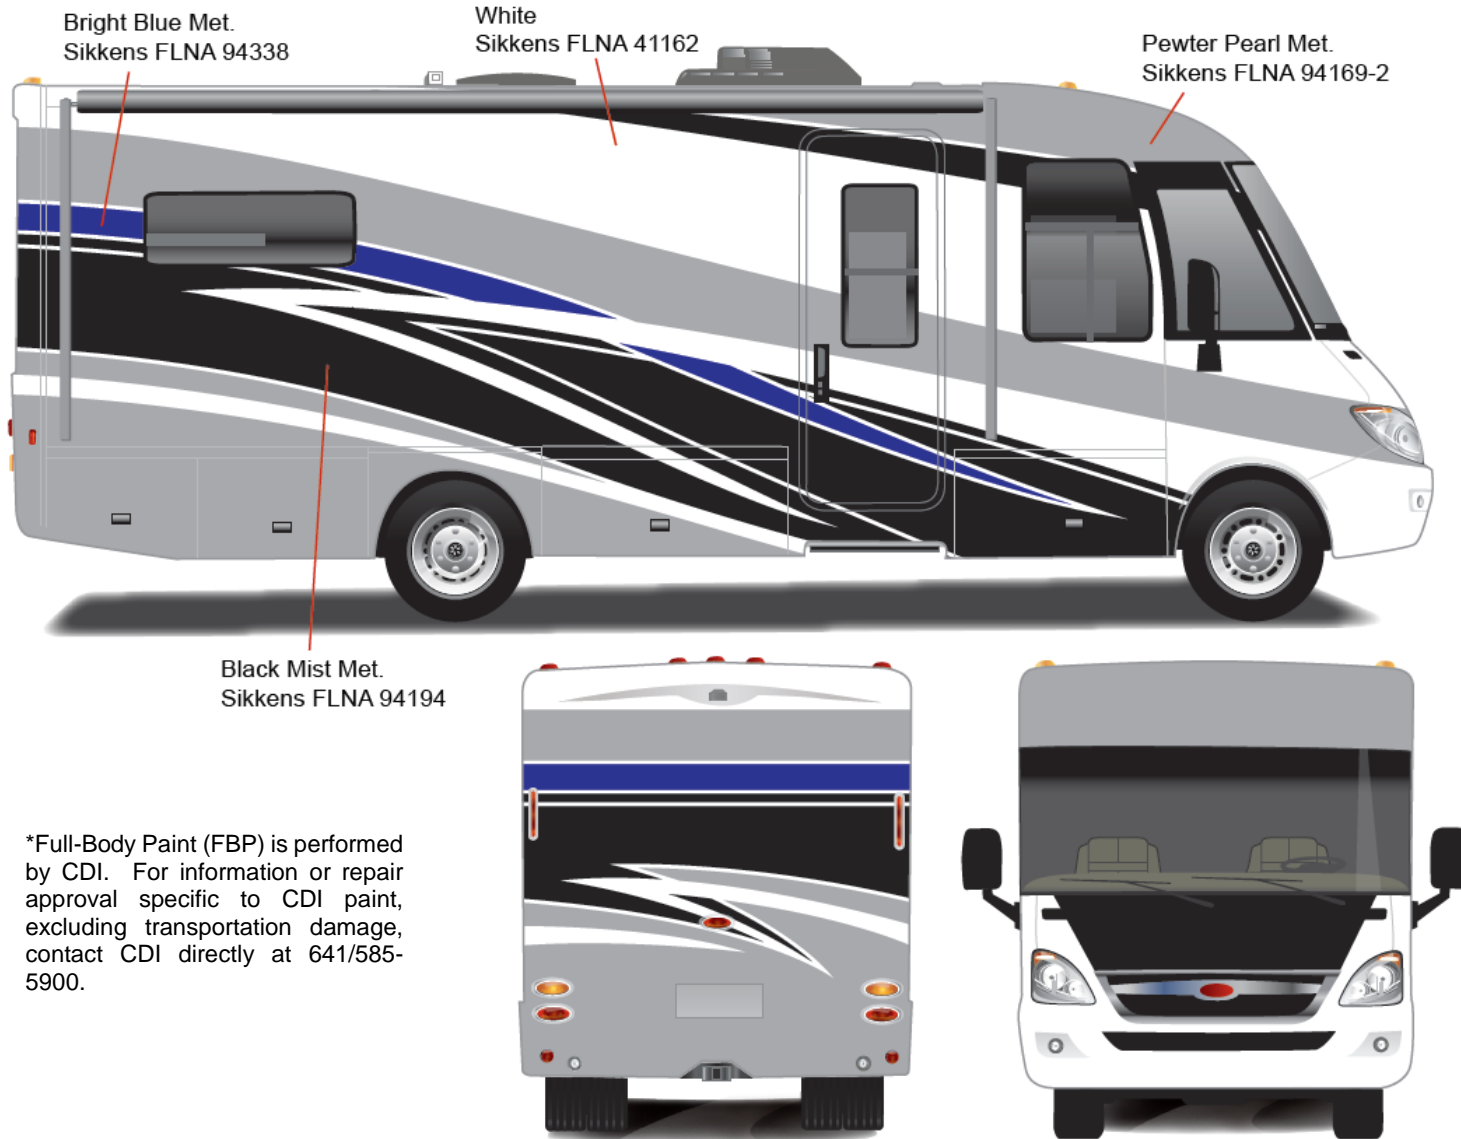

Via - Full Body Paint Option Code 95H/Iris

Painted by CDI*