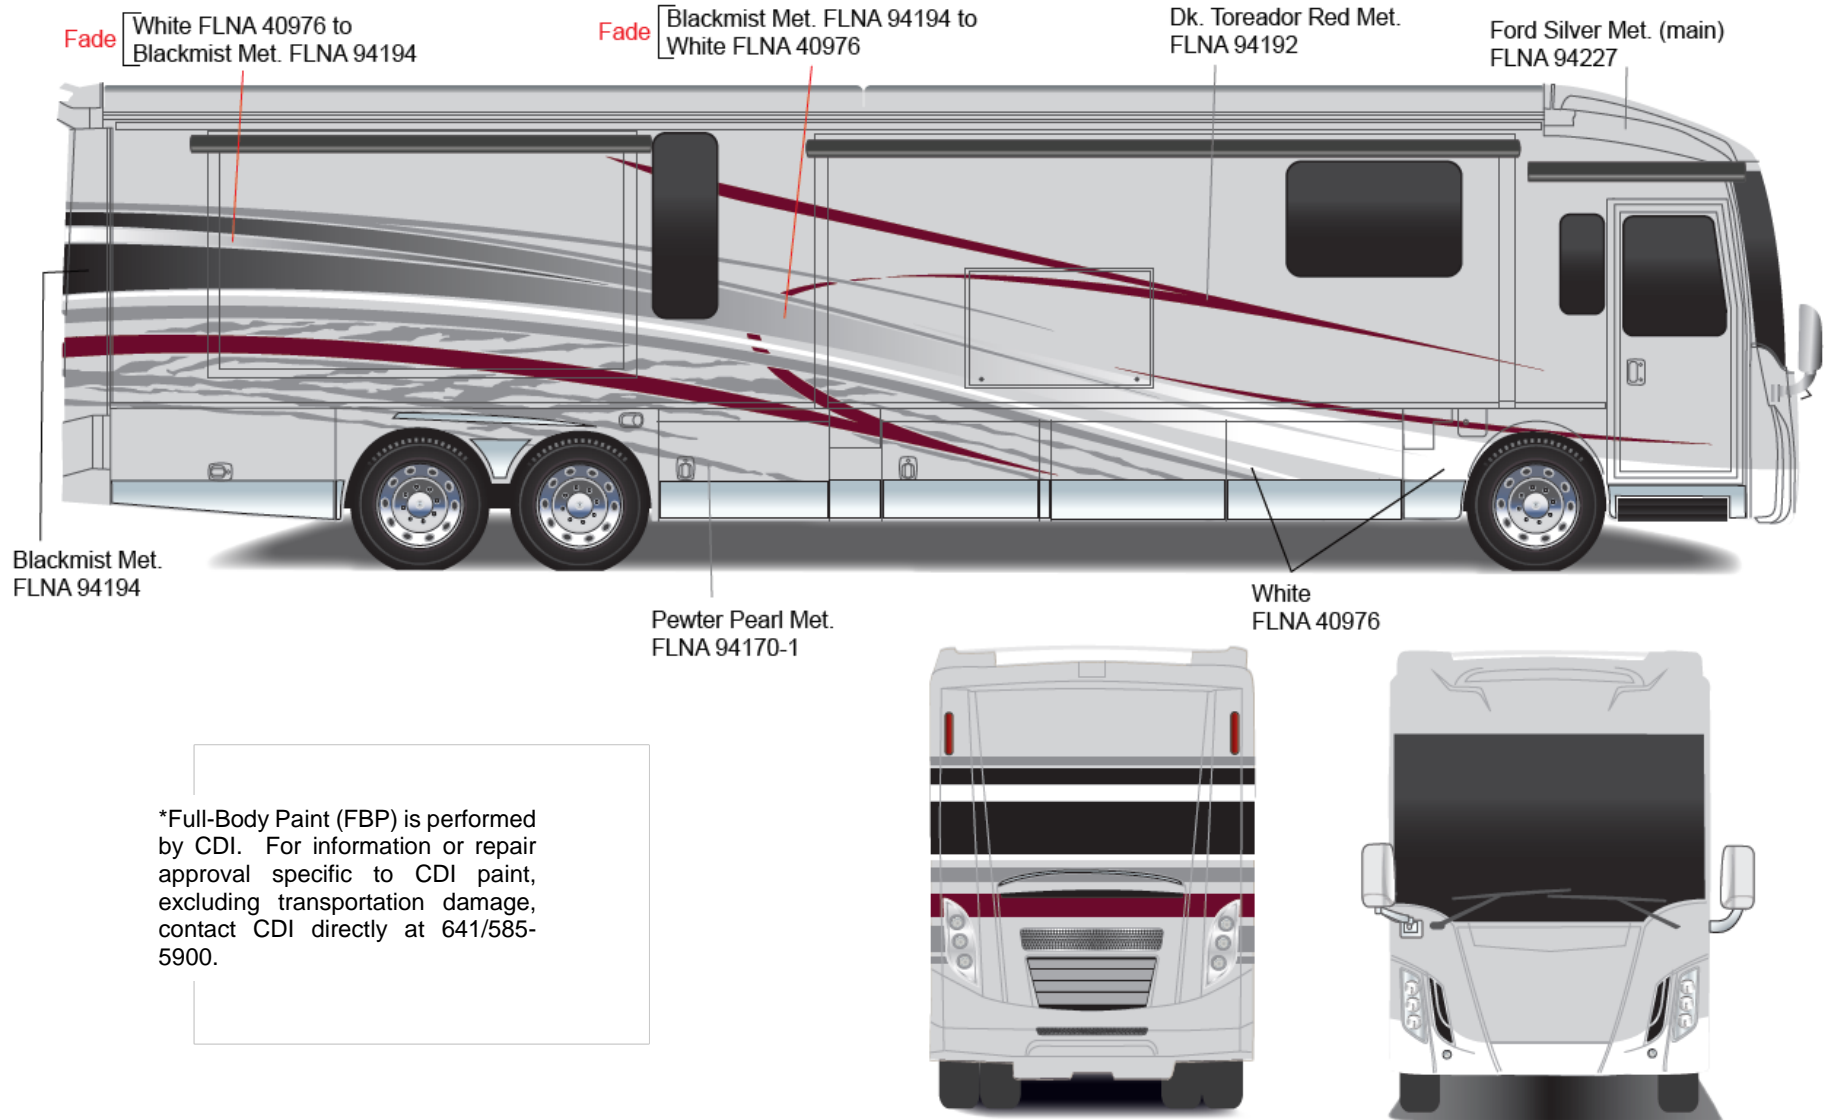

Grand Tour - Full Body Paint Option Code 95K/Bordeaux

Painted by CDI*

Grand Tour - Full Body Paint Option Code 95M/Midnight

Painted by CDI*