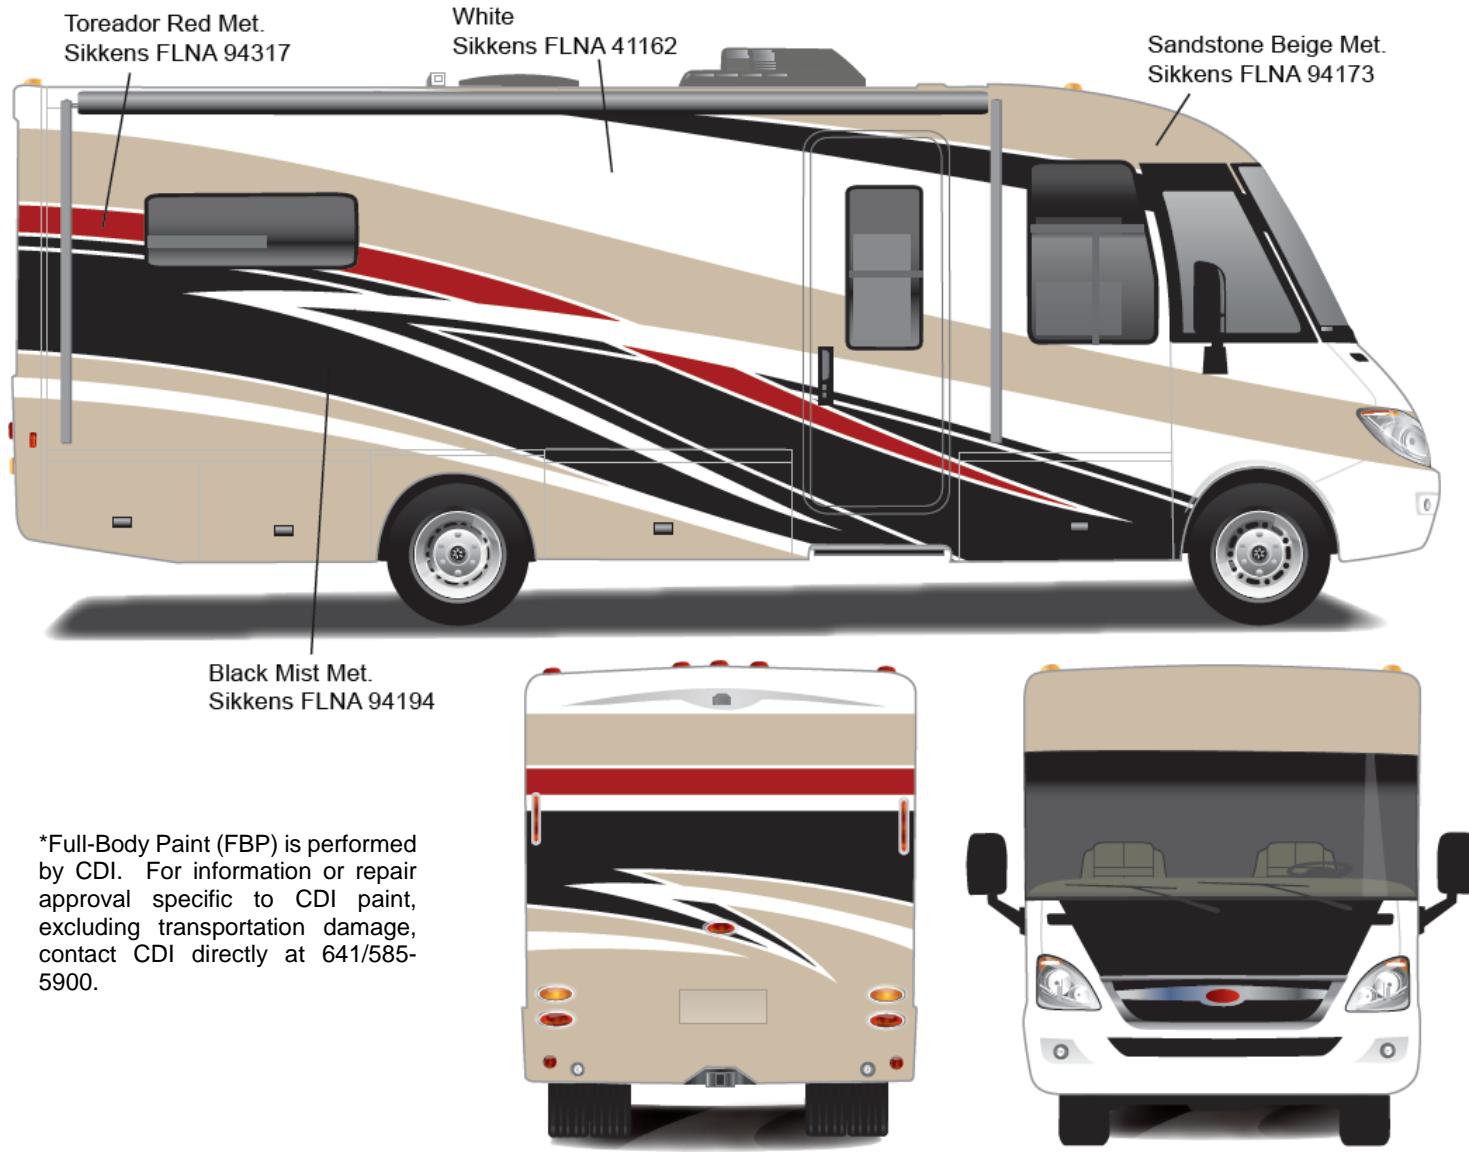

Via - Full Body Paint Option Code 95E/Tuscar Sun

Painted by CDI*

*Full-Body Paint (FBP) is performed by CDI. For information or repair approval specific to CDI paint, excluding transportation damage, contact CDI directly at 641/585-5900.