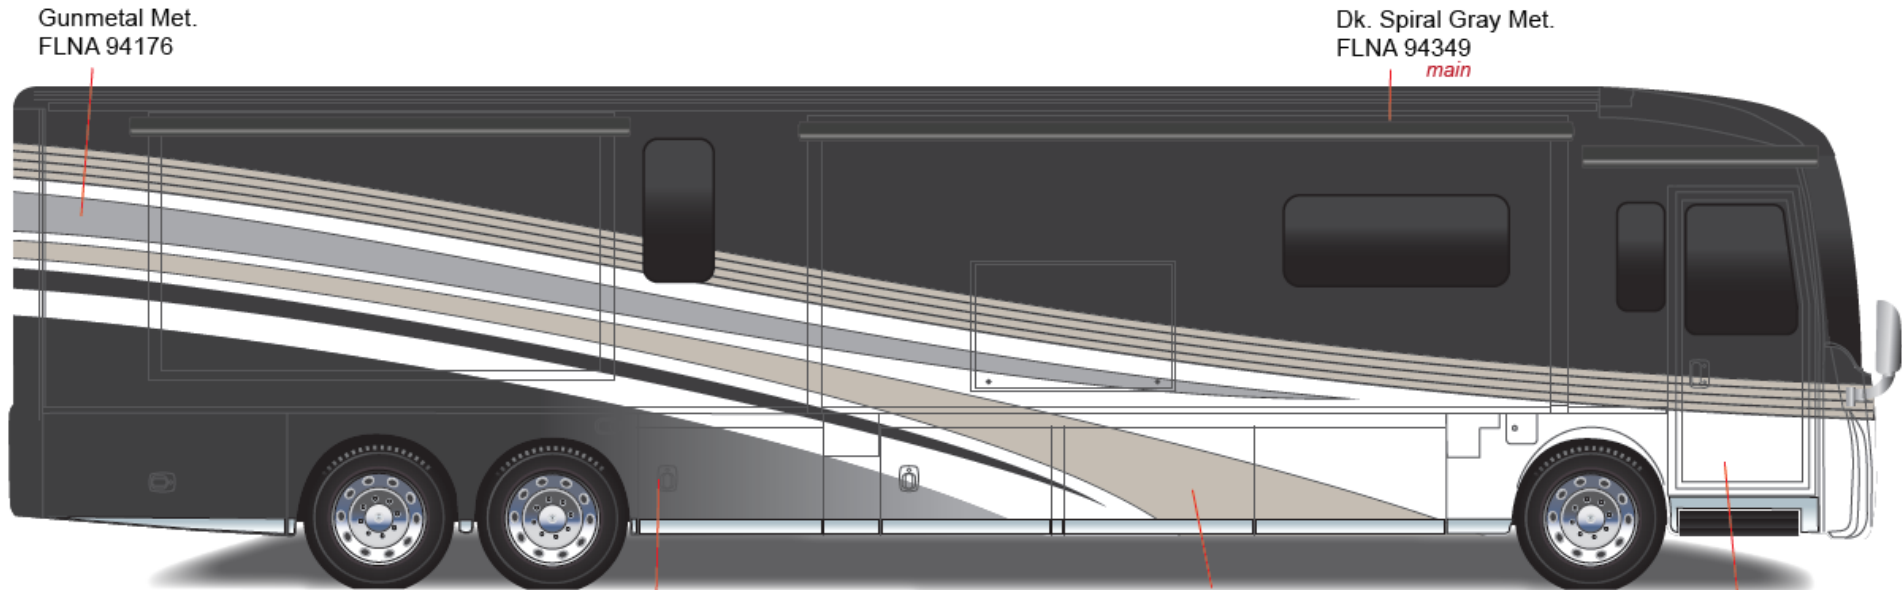

Tour - Full Body Paint Option Code 95C/Dark Spiral Gray

Painted by CDI*

*Fade: 94349 to
Pewter Pearl Met.
FLNA 94169-2*

5-13-16

*Full-Body Paint (FBP) is performed by CDI. For information or repair approval specific to CDI paint, excluding transportation damage, contact CDI directly at 641/585-5900.