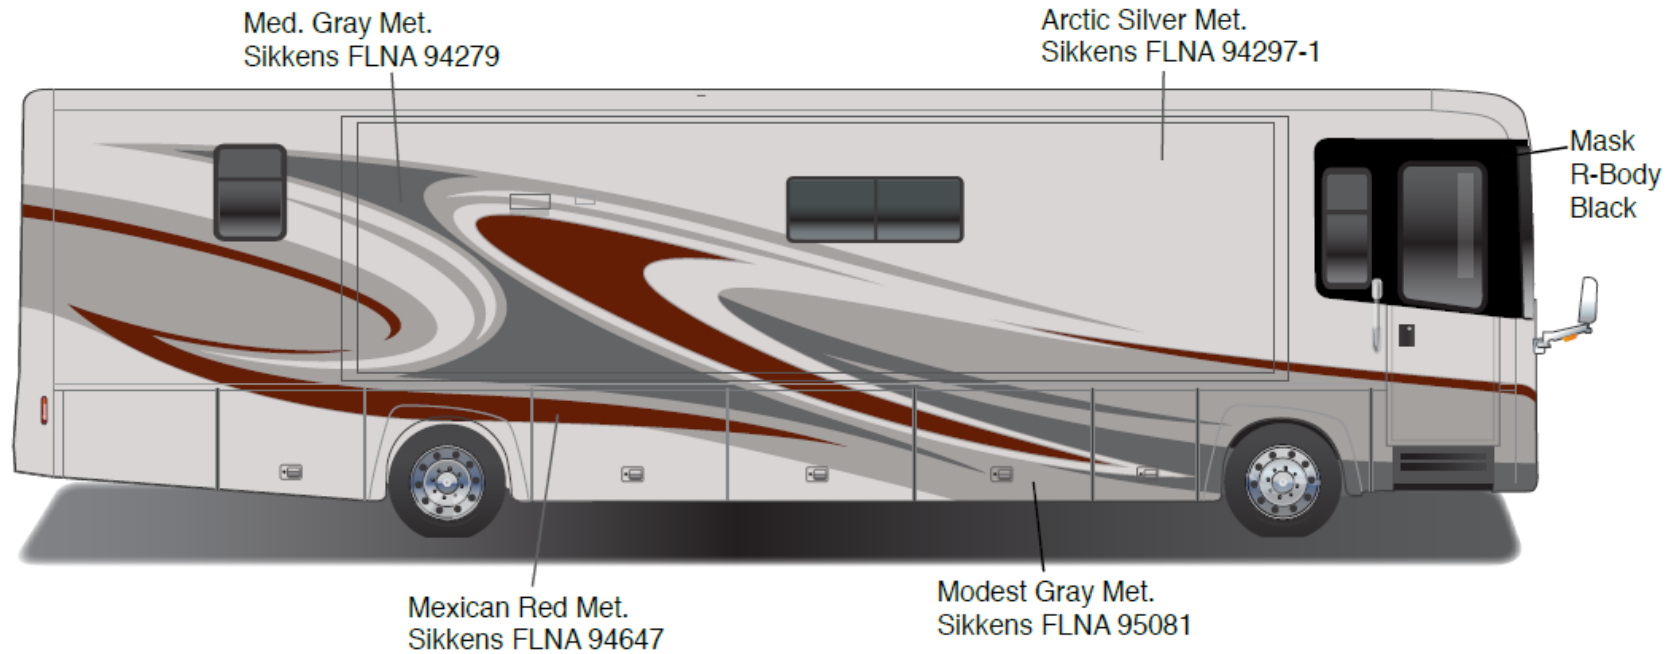

Journey - Full Body Paint Option Code 95H/Titanium

Painted by CDI*