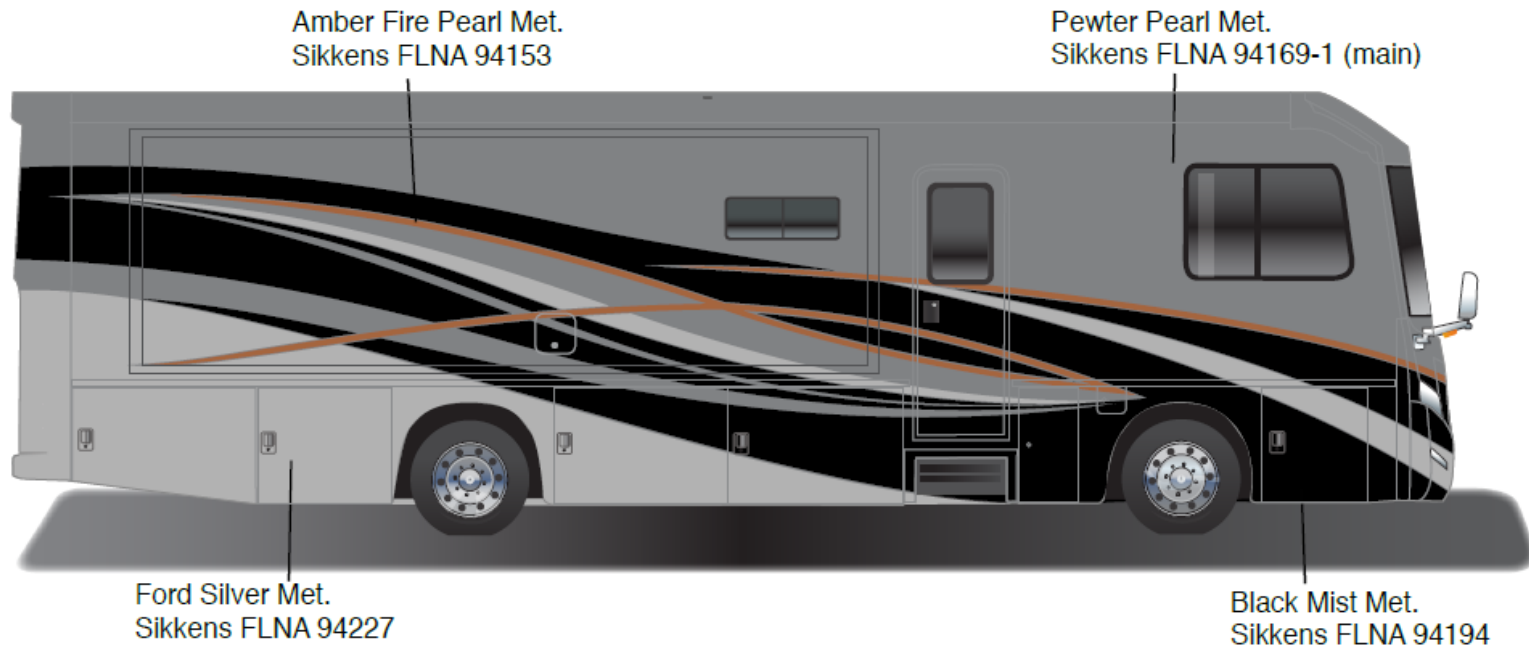

Forza - Full Body Paint Option Code 95G/Pewter

Painted by CDI*