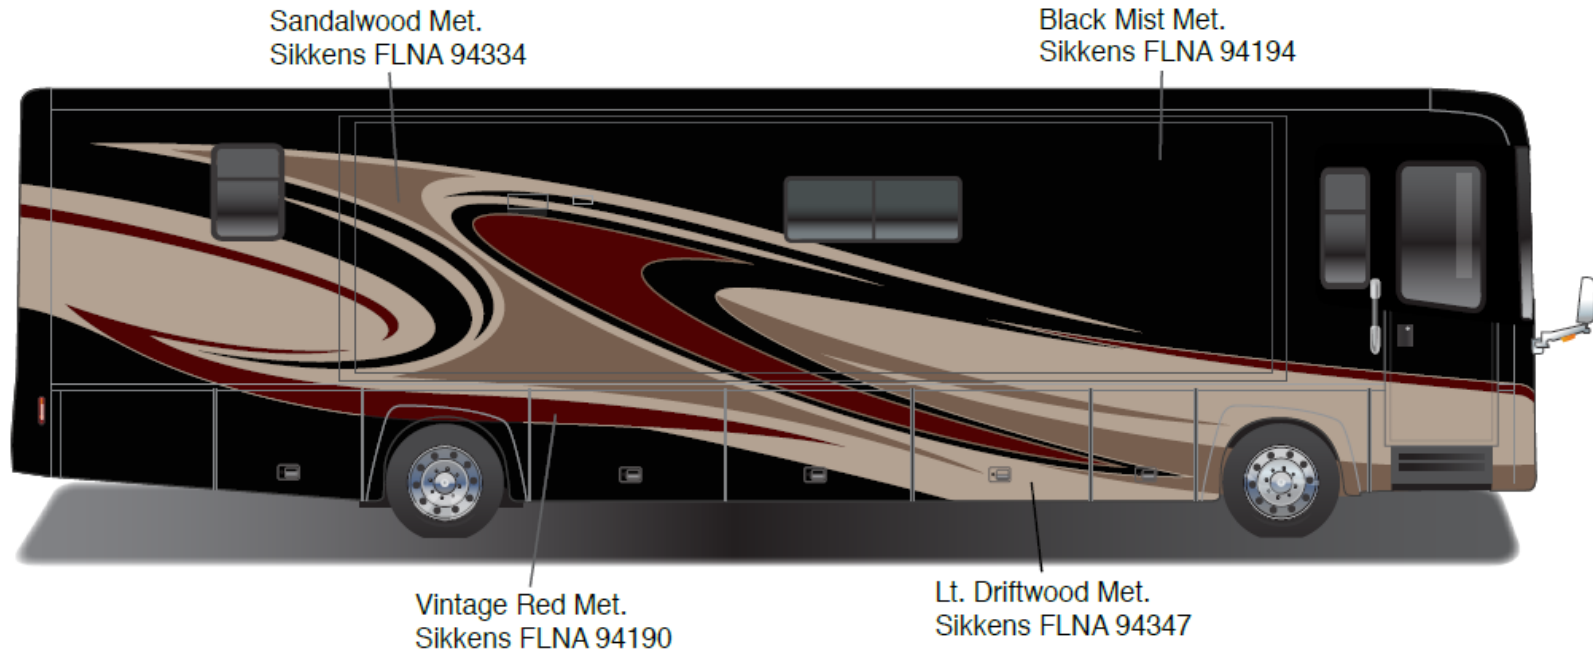

Journey - Full Body Paint Option Code 95E/Firethorn

Painted by CDI*